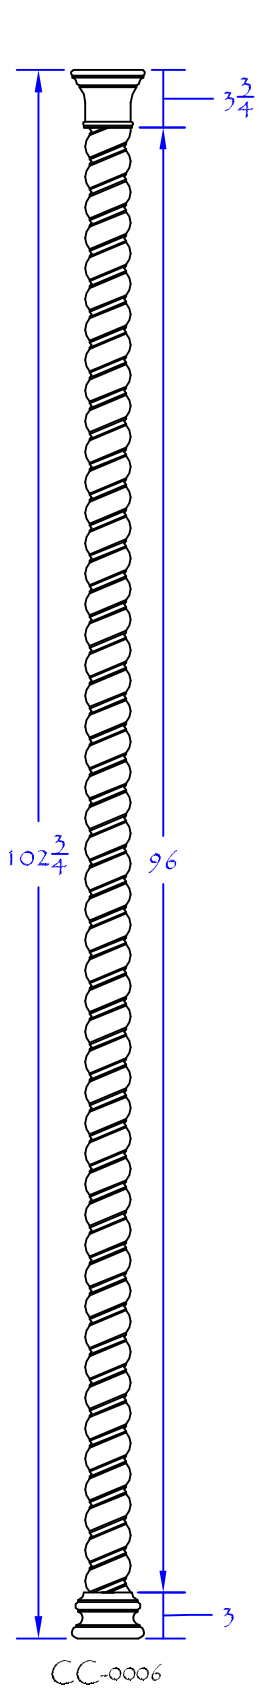

Tuscan style (10" +)

Tuscan style (5" - 9")

Columns

Custom Design

Roman Doric Design

Columns

↑
Custom made curtain rods
available in different sizes.

Custom made columns