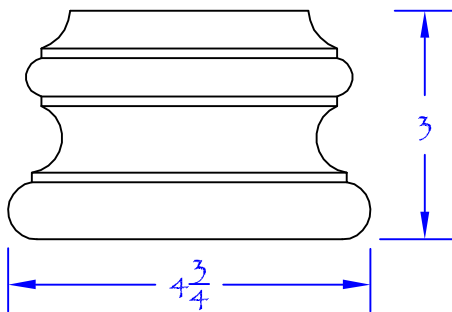

Tuscan style (10" +)

Tuscan style (5" - 9")

Columns

Custom Design

Roman Doric Design

Columns

↑
Custom made curtain rods
available in different sizes.

Custom made columns