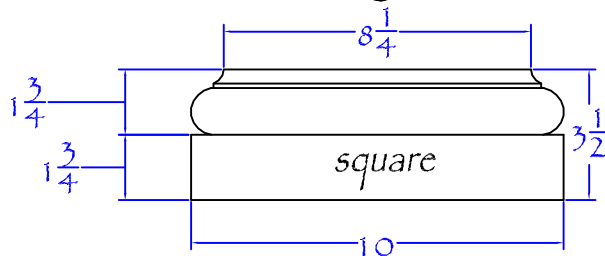

Tuscan style (10" +)

Tuscan style (5" - 9")

Columns

Custom Design

Roman Doric Design

Columns

↑
Custom made curtain rods
available in different sizes.

Custom made columns