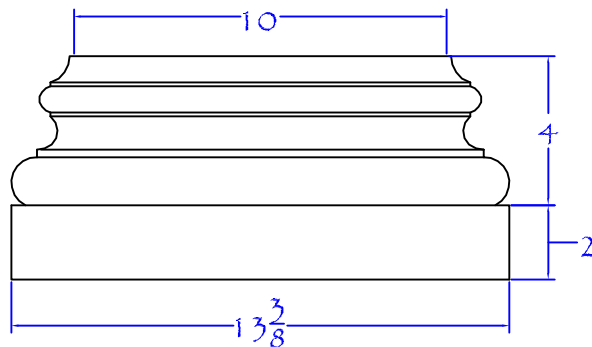

Tuscan style (10" +)

Tuscan style (5" - 9")

Columns

Custom Design

Roman Doric Design

Columns

↑
Custom made curtain rods
available in different sizes.

Custom made columns