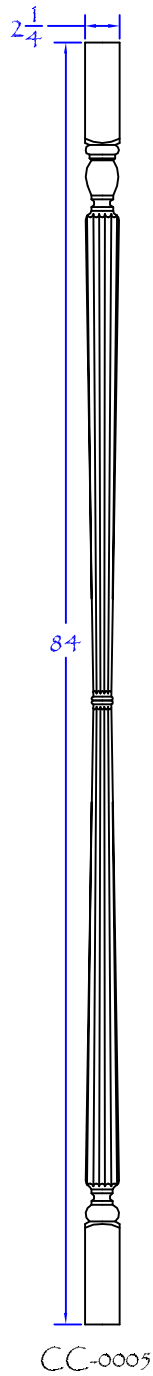

Tuscan style (10" +)

Tuscan style (5" - 9")

Columns

Custom Design

Roman Doric Design

Columns

↑
Custom made curtain rods
available in different sizes.

Custom made columns