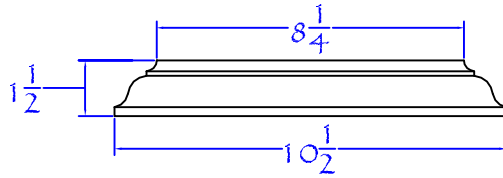

Tuscan style (10" +)

Tuscan style (5" - 9")

Columns

Custom Design

Roman Doric Design

Columns

↑
Custom made curtain rods
available in different sizes.

Custom made columns