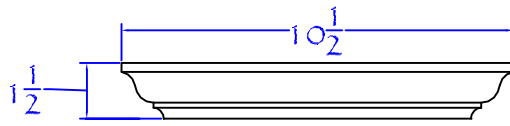

Tuscan style (10" +)

Tuscan style (5" - 9")

Columns

Custom Design

Roman Doric Design

Columns

↑
Custom made curtain rods
available in different sizes.

Custom made columns