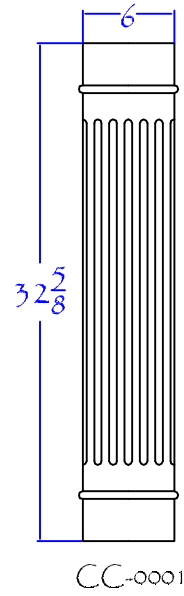

Tuscan style (10" +)

Tuscan style (5" - 9")

Columns

Custom Design

Roman Doric Design

Columns

↑
Custom made curtain rods
available in different sizes.

Custom made columns