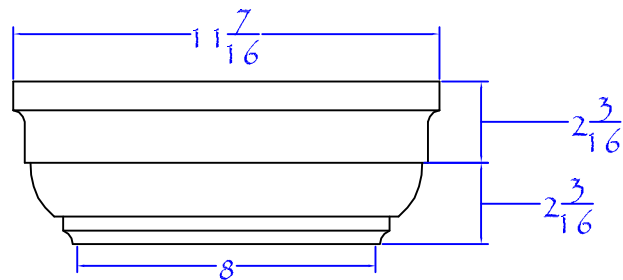

Tuscan style (10" +)

Tuscan style (5" - 9")

Columns

Custom Design

Roman Doric Design

Columns

↑
Custom made curtain rods
available in different sizes.

Custom made columns