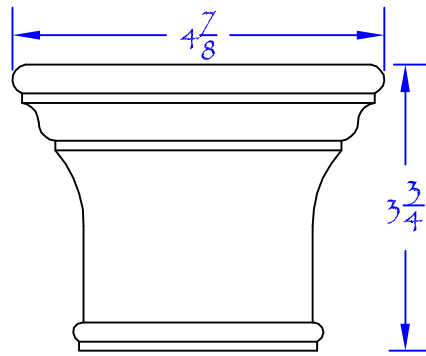

Tuscan style (10" +)

Tuscan style (5" - 9")

Columns

Custom Design

Roman Doric Design

Columns

↑
Custom made curtain rods
available in different sizes.

Custom made columns