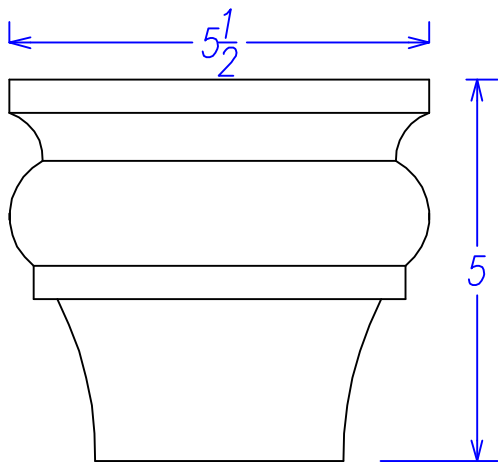

Tuscan style (10" +)

Tuscan style (5" - 9")

Columns

Custom Design

Roman Doric Design

Columns

↑
Custom made curtain rods
available in different sizes.

Custom made columns