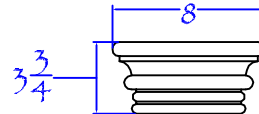

Tuscan style (10" +)

Tuscan style (5" - 9")

Columns

Custom Design

Roman Doric Design

Columns

↑
Custom made curtain rods
available in different sizes.

Custom made columns