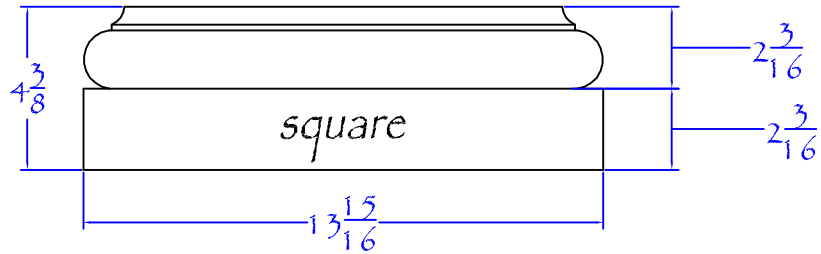

Tuscan style (10" +)

Tuscan style (5" - 9")

Columns

Custom Design

Roman Doric Design

Columns

↑
Custom made curtain rods
available in different sizes.

Custom made columns