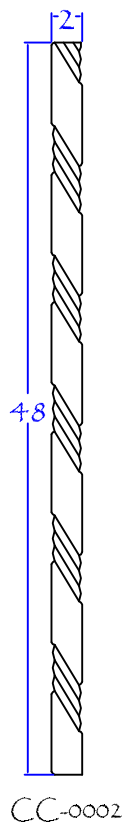

Tuscan style (10" +)

Tuscan style (5" - 9")

Columns

Custom Design

Roman Doric Design

Columns

↑
Custom made curtain rods
available in different sizes.

Custom made columns