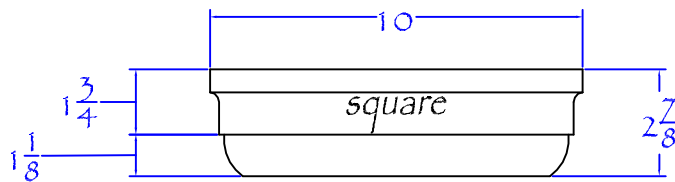

Tuscan style (10" +)

Tuscan style (5" - 9")

Columns

Custom Design

Roman Doric Design

Columns

↑
Custom made curtain rods
available in different sizes.

Custom made columns