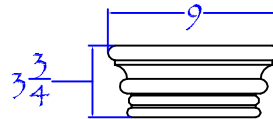

Tuscan style (10" +)

Tuscan style (5" - 9")

Columns

Custom Design

Roman Doric Design

Columns

↑
Custom made curtain rods
available in different sizes.

Custom made columns