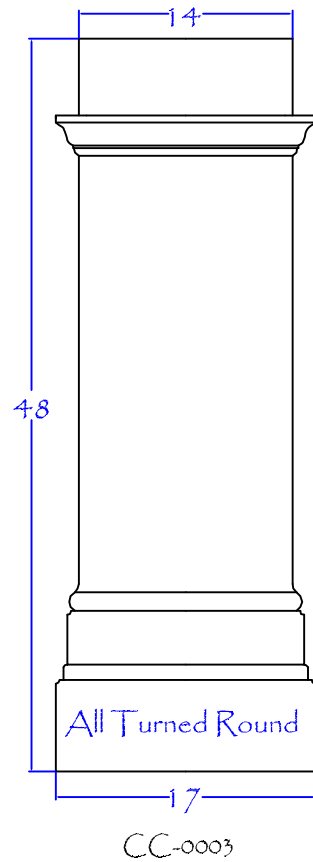

Tuscan style (10" +)

Tuscan style (5" - 9")

Columns

Custom Design

Roman Doric Design

Columns

↑
Custom made curtain rods
available in different sizes.

Custom made columns