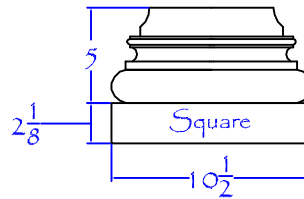

Tuscan style (10" +)

Tuscan style (5" - 9")

Columns

Custom Design

Roman Doric Design

Columns

↑
Custom made curtain rods
available in different sizes.

Custom made columns