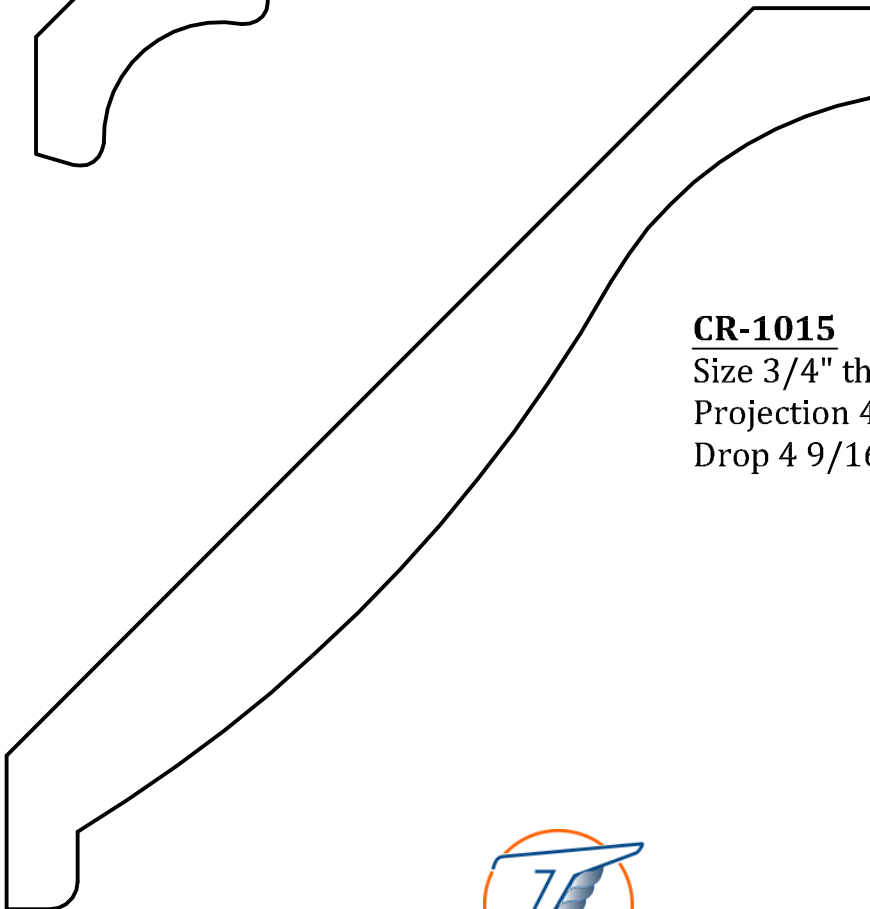

Crown Moulding

CR-1012

Size $3/4$ " thick x $3 \frac{21}{32}$ " wide
Projection $2 \frac{5}{8}$ "
Drop $2 \frac{19}{32}$ "

CR-1014

Size $3/4$ " thick x $4 \frac{1}{8}$ " wide
Projection $3 \frac{1}{16}$ "
Drop $2 \frac{27}{32}$ "

CR-1015

Size $3/4$ " thick x $6 \frac{3}{8}$ " wide
Projection $4 \frac{3}{8}$ "
Drop $4 \frac{9}{16}$ "

CR-1016

Size $\frac{3}{4}$ " thick x 3" wide

Projection $1 \frac{5}{8}$ "

Drop $2 \frac{17}{32}$ "

CR-1017

Size $\frac{15}{16}$ " thick x $4 \frac{1}{8}$ " wide

Projection $2 \frac{15}{16}$ "

Drop $2 \frac{15}{16}$ "

CR-1018

Size $1 \frac{3}{8}$ " thick x $1 \frac{3}{4}$ " wide

Projection $1 \frac{3}{4}$ "

Drop $1 \frac{3}{8}$ "

CR-1019

Size $23/32$ " thick x $11/16$ " wide
Projection $11/16$ "
Drop $23/32$ "

CR-1020

Size $5/8$ " thick x $2\ 1/2$ " wide
Projection $1\ 3/4$ "
Drop $1\ 13/16$ "

CR-1025

Size $3/4$ " thick x $2\ 5/8$ " wide
Projection $1\ 7/8$ "
Drop $1\ 13/16$ "