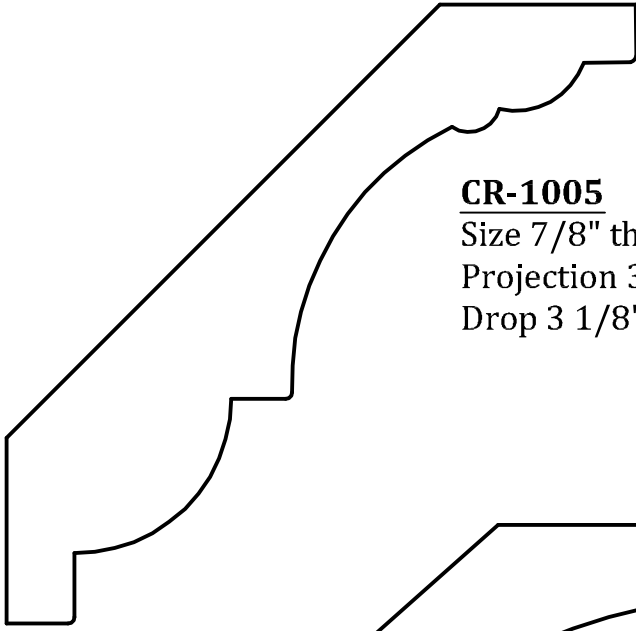

CR-1002

Size 3/4" thick x 5 3/8" wide

Projection 3 3/4"

Drop 3 27/32"

Crown Moulding

Please note that all crown profiles are listed with a projection and drop measurement.

Projection is measured from the wall out
Drop is measured from the ceiling down.

*Please call today for current pricing!

CR-1003

Size $1 \frac{13}{16}$ " thick x $6 \frac{3}{8}$ " wide
Projection $3 \frac{9}{16}$ "
Drop $5 \frac{3}{8}$ "

CR-1004

Size $\frac{3}{4}$ " thick x $3 \frac{1}{2}$ " wide
Projection $1 \frac{15}{16}$ "
Drop $2 \frac{7}{8}$ "

CR-1005

Size $7/8$ " thick x $4\ 1/2$ " wide

Projection $3\ 3/16$ "

Drop $3\ 1/8$ "

CR-1007

Size $13/16$ " thick x $4\ 5/16$ " wide

Projection $3\ 1/4$ "

Drop $2\ 7/8$ "

CR-1010

Size $1\ 13/16$ " thick x $4\ 3/16$ " wide

Projection $3\ 13/16$ "

Drop $2\ 1/8$ "

CR-1011

Size $3/4$ " thick x $3\ 5/8$ " wide

Projection $2\ 5/8$ "

Drop $2\ 9/16$ "