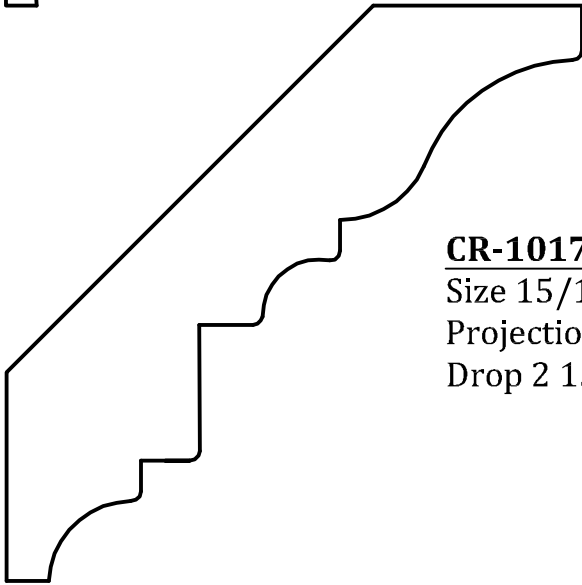

Crown Moulding

CR-1012

Size $3/4$ " thick x $3 \frac{21}{32}$ " wide
Projection $2 \frac{5}{8}$ "
Drop $2 \frac{19}{32}$ "

CR-1014

Size $3/4$ " thick x $4 \frac{1}{8}$ " wide
Projection $3 \frac{1}{16}$ "
Drop $2 \frac{27}{32}$ "

CR-1015

Size $3/4$ " thick x $6 \frac{3}{8}$ " wide
Projection $4 \frac{3}{8}$ "
Drop $4 \frac{9}{16}$ "

CR-1016

Size $\frac{3}{4}$ " thick x 3" wide

Projection $1 \frac{5}{8}$ "

Drop $2 \frac{17}{32}$ "

CR-1017

Size $\frac{15}{16}$ " thick x $4 \frac{1}{8}$ " wide

Projection $2 \frac{15}{16}$ "

Drop $2 \frac{15}{16}$ "

CR-1018

Size $1 \frac{3}{8}$ " thick x $1 \frac{3}{4}$ " wide

Projection $1 \frac{3}{4}$ "

Drop $1 \frac{3}{8}$ "

CR-1019

Size $23/32$ " thick x $11/16$ " wide
Projection $11/16$ "
Drop $23/32$ "

CR-1020

Size $5/8$ " thick x $2\ 1/2$ " wide
Projection $1\ 3/4$ "
Drop $1\ 13/16$ "

CR-1025

Size $3/4$ " thick x $2\ 5/8$ " wide
Projection $1\ 7/8$ "
Drop $1\ 13/16$ "