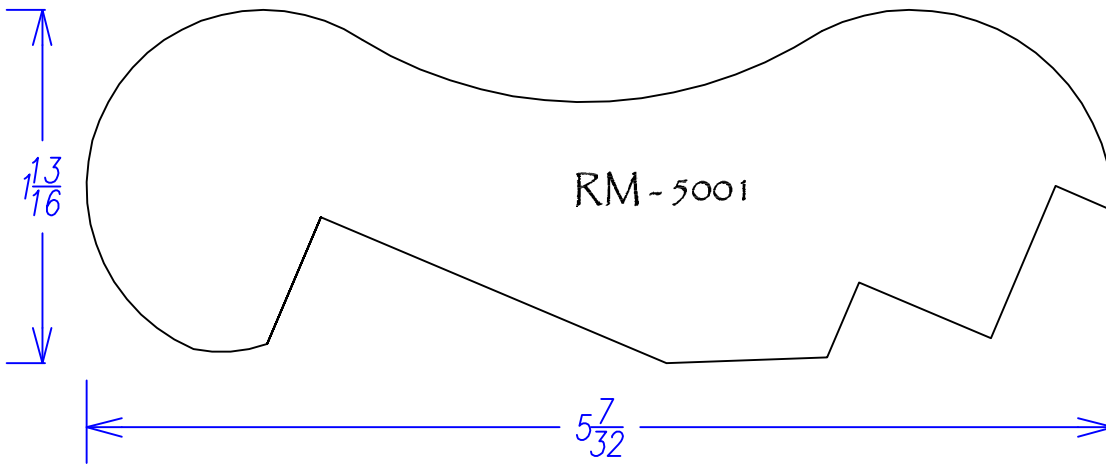

Rail Moulding

Rail Moulding

Tel 1-800-792-0695 Fax 717-859-5966 customturnings.com

rm 2