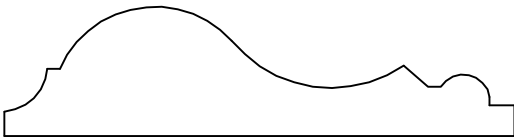

RM-5000

3/4" thick x 5 1/2" wide

RM-5001

1 3/4" thick x 5 7/32" wide

* this is used for a bar moulding in a kitchen

RM-5002

2" thick x 3 3/4" wide

* this is used for a stair railing

RM-5003

3/4" thick x 3" wide

RM-5004

11/16" thick x 2 1/2" wide

RM-5009

21/32" thick x 2 19/32" wide

Rail Moulding