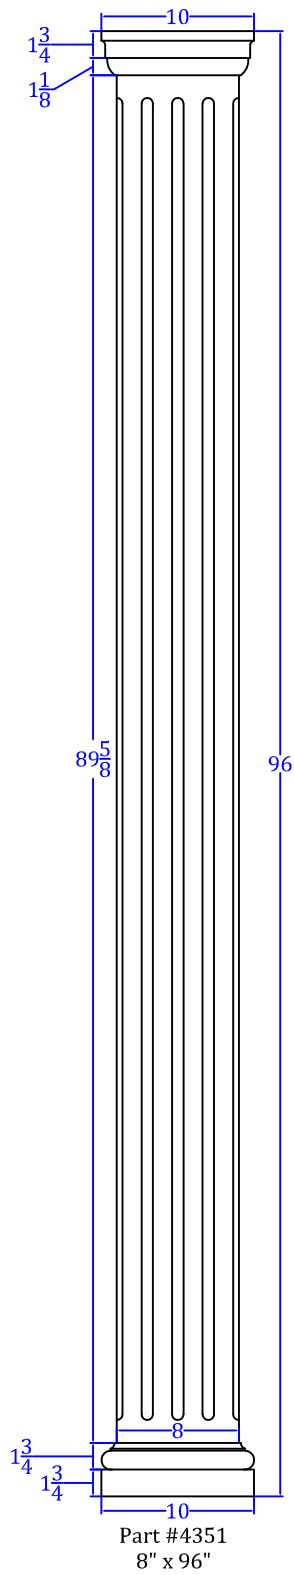

# Standard Fluted Columns

Part #4352  
8" x 120"

Part #4351  
8" x 96"

Part #4350  
8" x 72"

**TURNTech** LLC