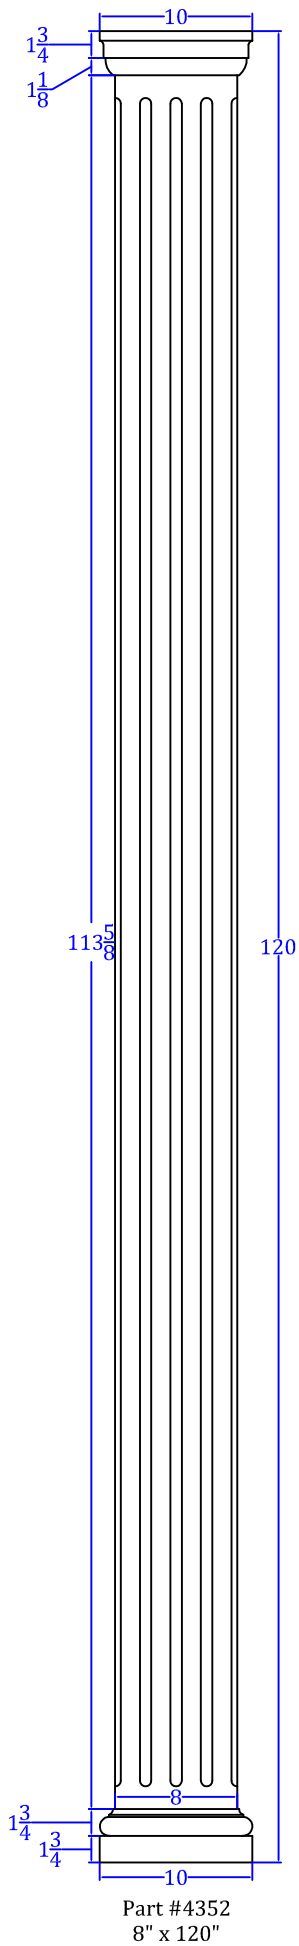

# Standard Fluted Columns

Part #4352  
8" x 120"

Part #4351  
8" x 96"

Part #4350  
8" x 72"

**TURNTech** LLC