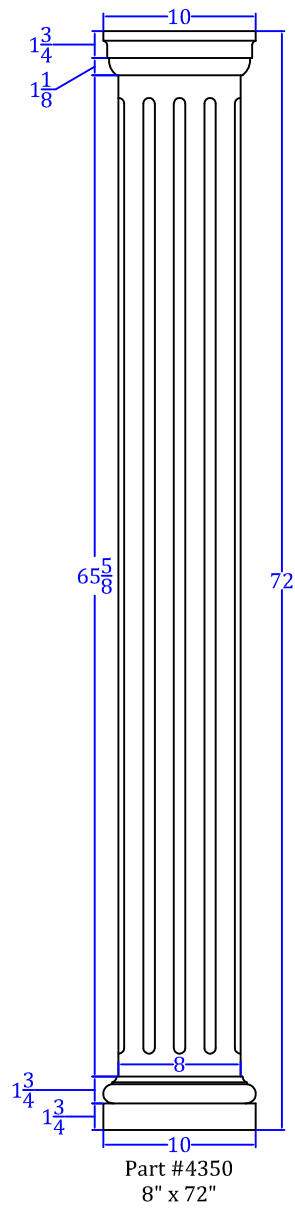

# Standard Fluted Columns

Part #4352  
8" x 120"

Part #4351  
8" x 96"

Part #4350  
8" x 72"

**TURNTech** LLC