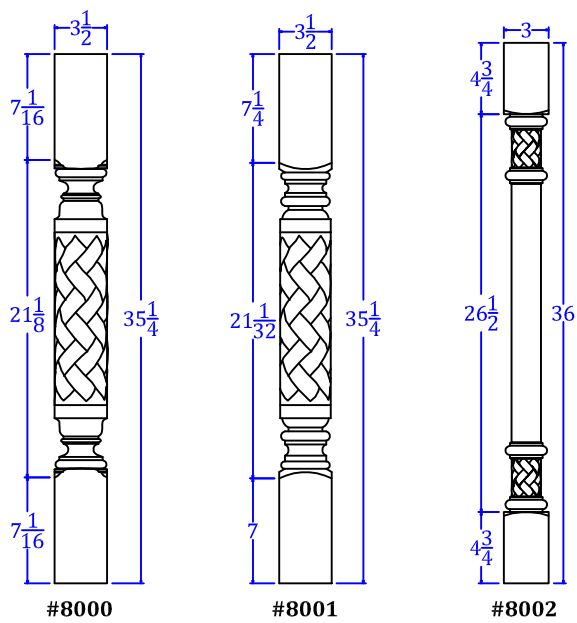

# Basket Weave

**T**URNTECH LLC

Tel: 717-859-5944

[customturnings.com](http://customturnings.com)