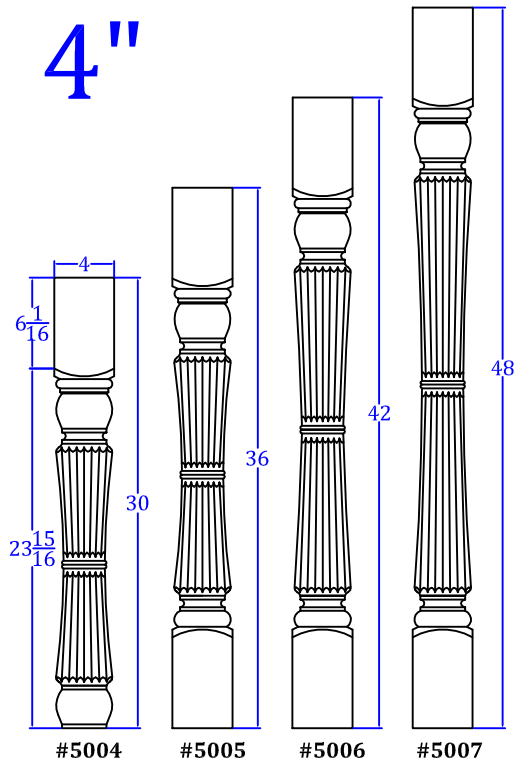

Bountiful Harvest

3"

4"

5"

TURNTECH LLC

Tel: 717-859-5944

customturnings.com