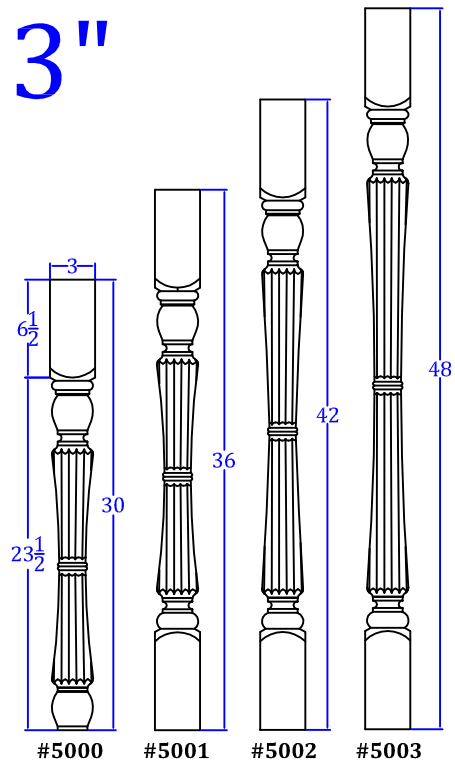

Bountiful Harvest

3"

4"

5"

TURNTECH LLC

Tel: 717-859-5944

customturnings.com