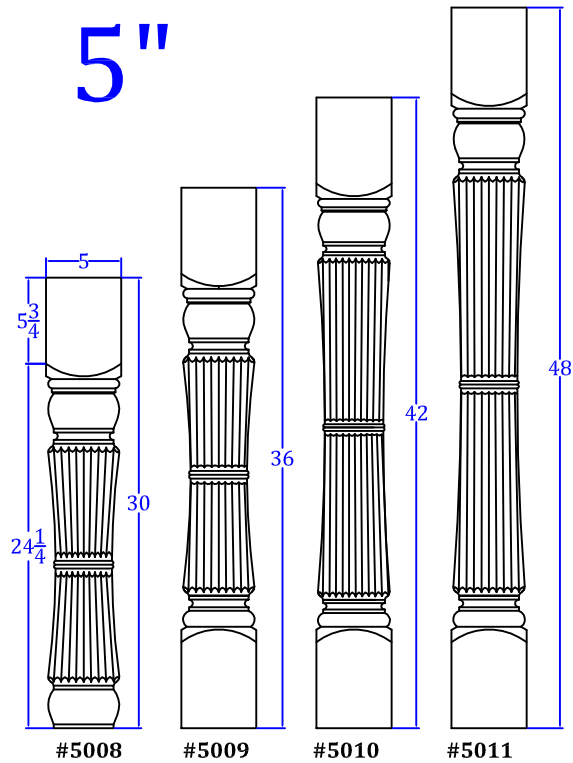

Bountiful Harvest

3"

4"

5"

TURNTECH LLC

Tel: 717-859-5944

customturnings.com