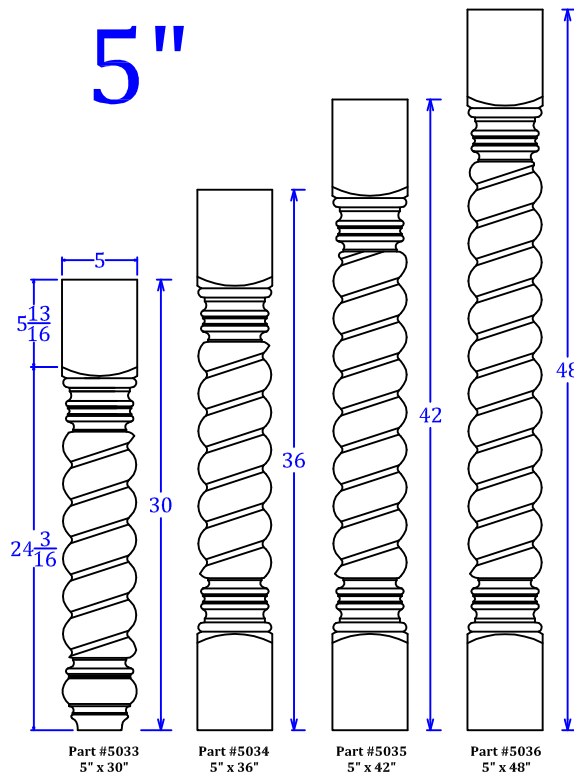

# Classic Barley Twist

3"

4"

5"

**T**URNTECH LLC

Tel: 717-859-5944

customturnings.com