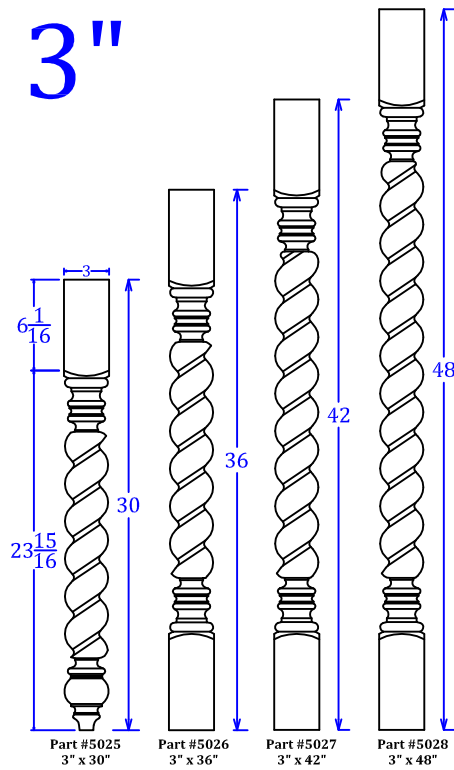

# Classic Barley Twist

3"

4"

5"

**T**URNTECH LLC

Tel: 717-859-5944

customturnings.com