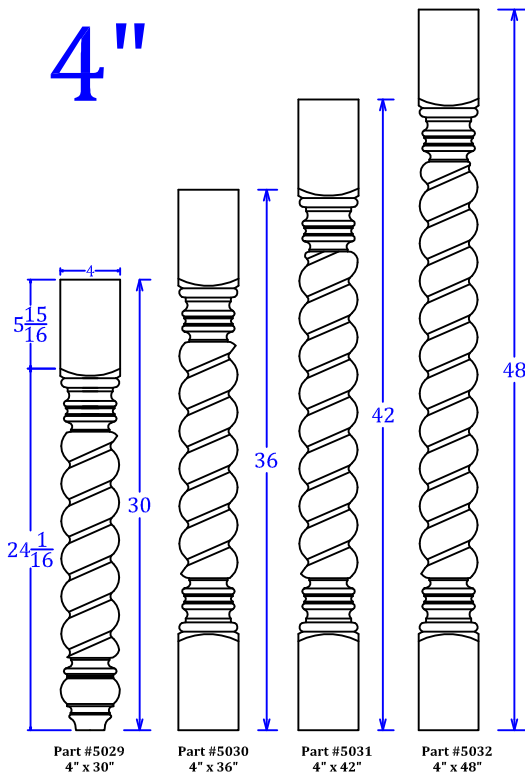

# Classic Barley Twist

3"

4"

5"

**T**URNTECH LLC

Tel: 717-859-5944

customturnings.com