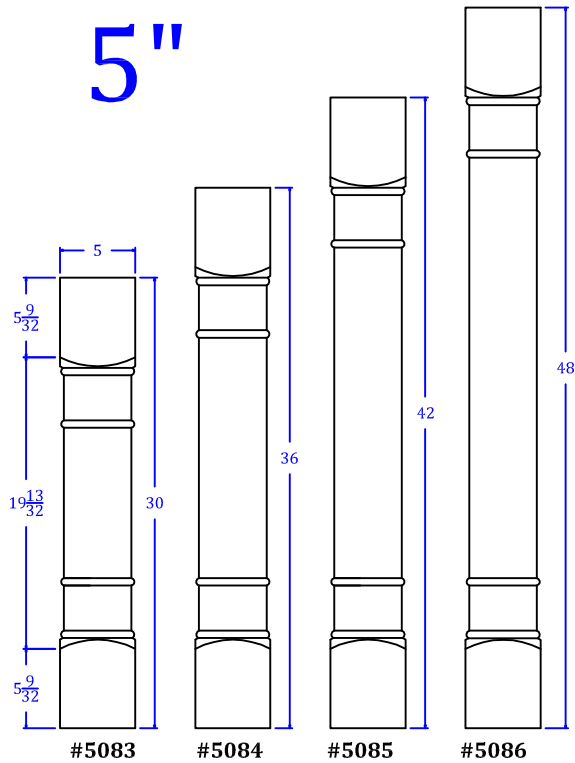

Classic Column

3"

4"

5"

TURNTECH LLC

Tel: 717-859-5944

customturnings.com