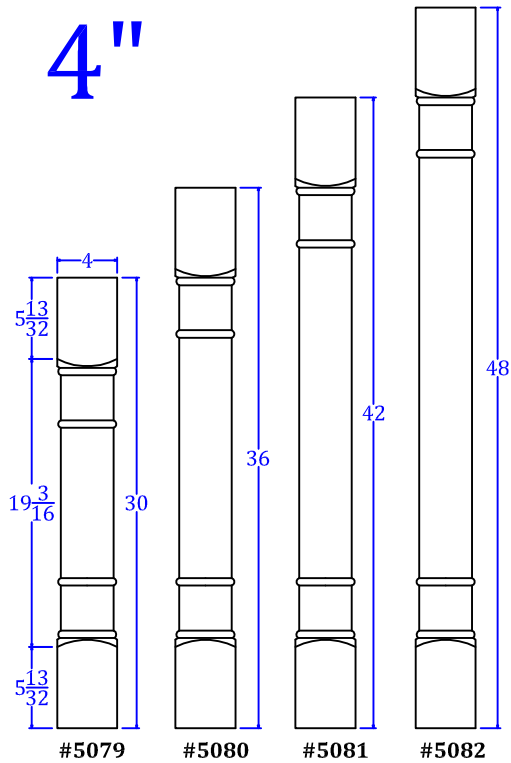

Classic Column

3"

4"

5"

TURNTECH LLC

Tel: 717-859-5944

customturnings.com