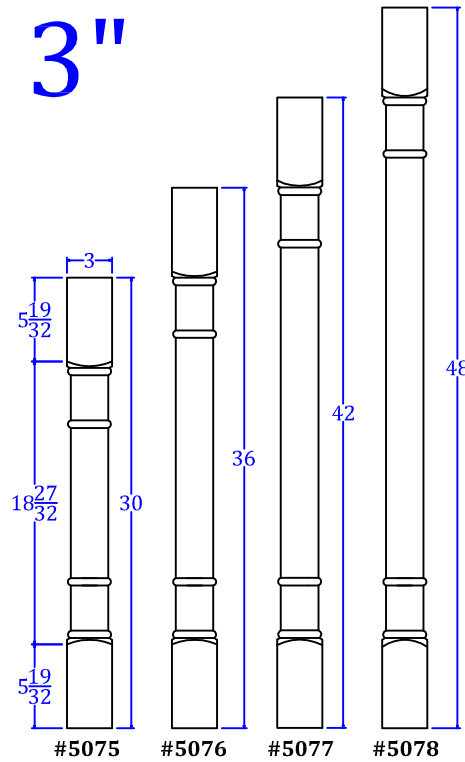

Classic Column

3"

4"

5"

TURNTECH LLC

Tel: 717-859-5944

customturnings.com