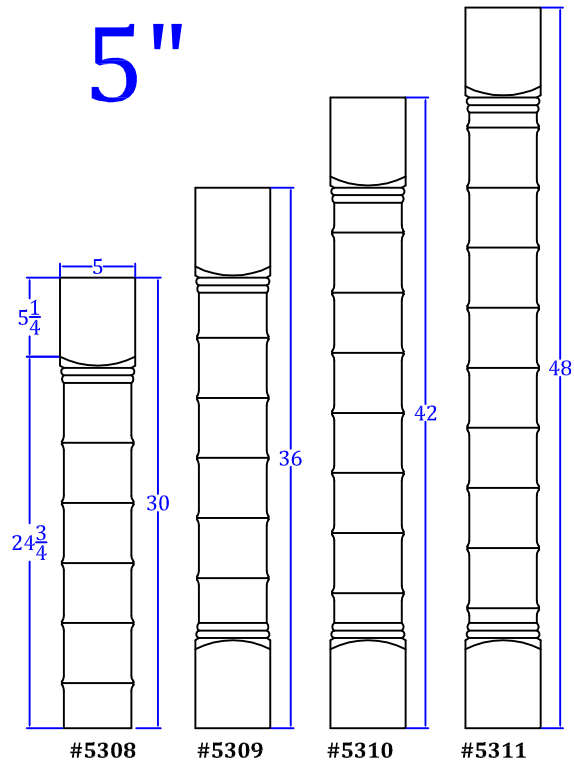

Bamboo Forest

3"

4"

5"

TURNTECH LLC

Tel: 717-859-5944

customturnings.com