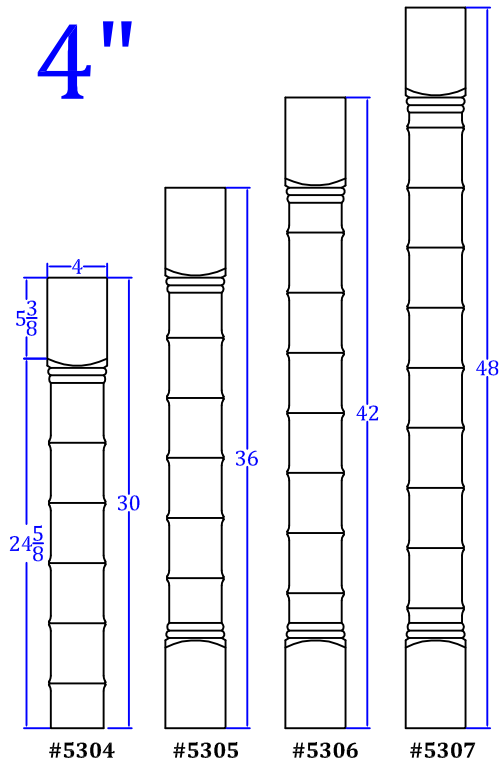

Bamboo Forest

3"

4"

5"

TURNTECH LLC

Tel: 717-859-5944

customturnings.com