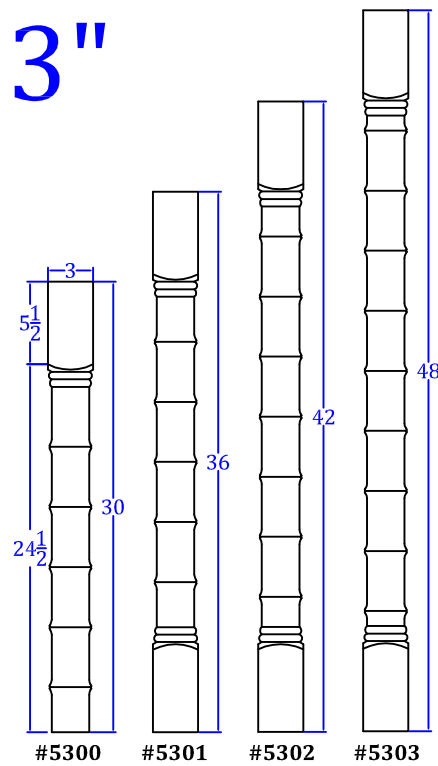

Bamboo Forest

3"

4"

5"

TURNTECH LLC

Tel: 717-859-5944

customturnings.com