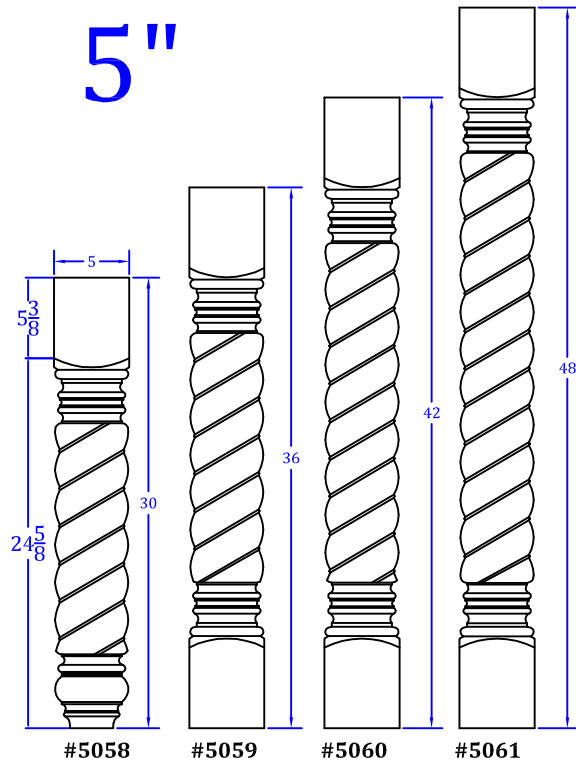

Classic Beaded Rope

3"

4"

5"

TURNTECH LLC

Tel: 717-859-5944

customturnings.com