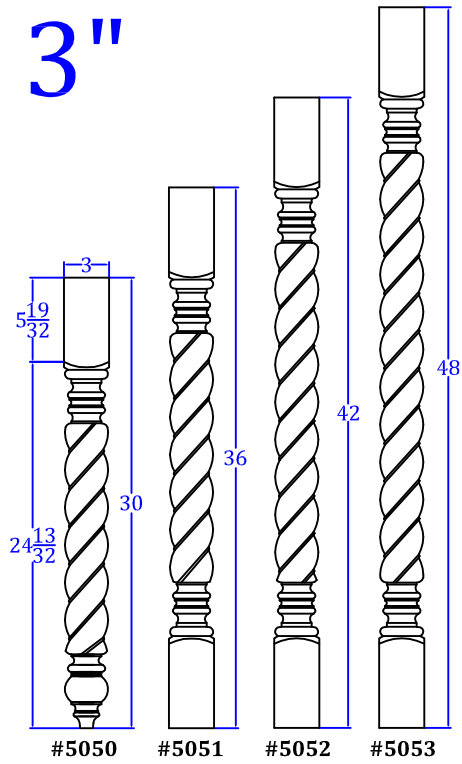

Classic Beaded Rope

3"

4"

5"

TURNTECH LLC

Tel: 717-859-5944

customturnings.com