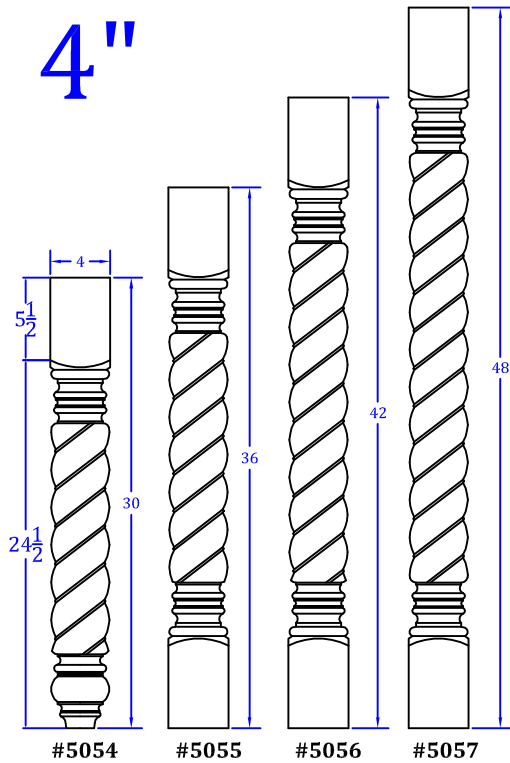

Classic Beaded Rope

3"

4"

5"

TURNTECH LLC

Tel: 717-859-5944

customturnings.com