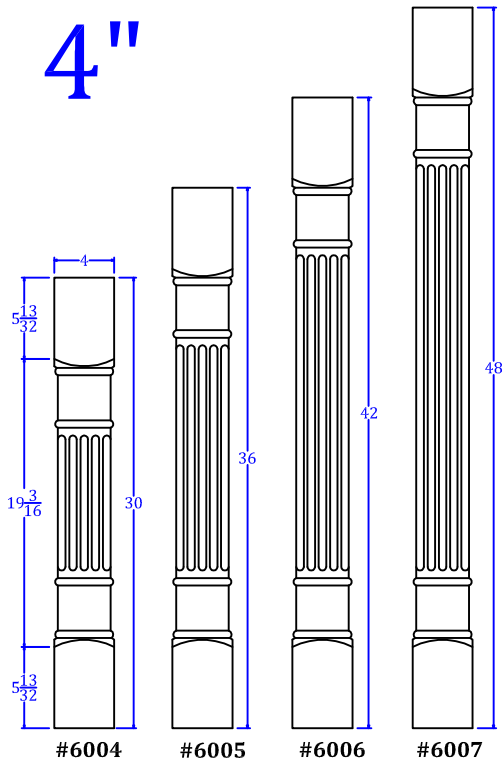

# Classic Fluted Column

3"

4"

5"

**T**URNTECH LLC

Tel: 717-859-5944

customturnings.com