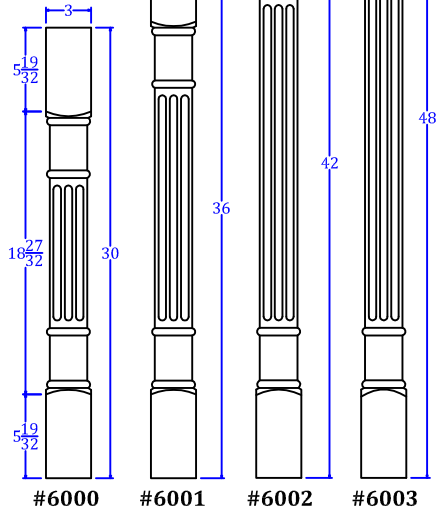

# Classic Fluted Column

3"

4"

5"

**T**URNTECH LLC

Tel: 717-859-5944

customturnings.com