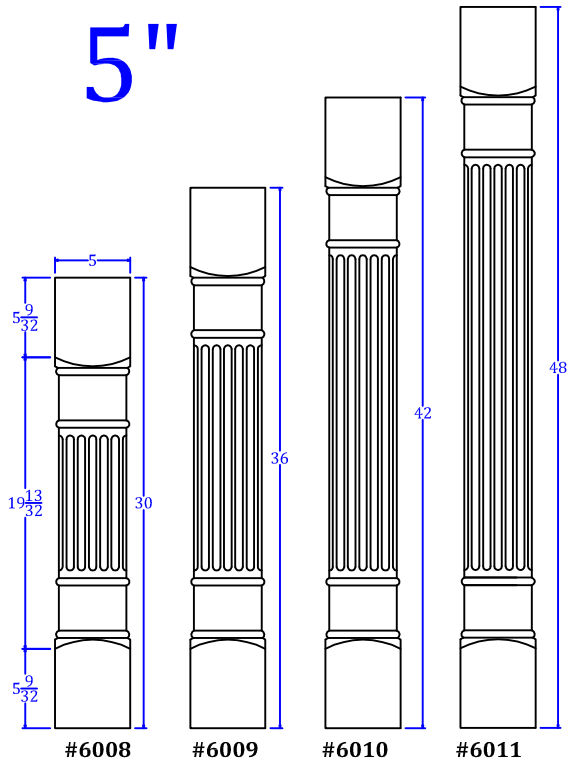

# Classic Fluted Column

3"

4"

5"

**T**URNTECH LLC

Tel: 717-859-5944

customturnings.com