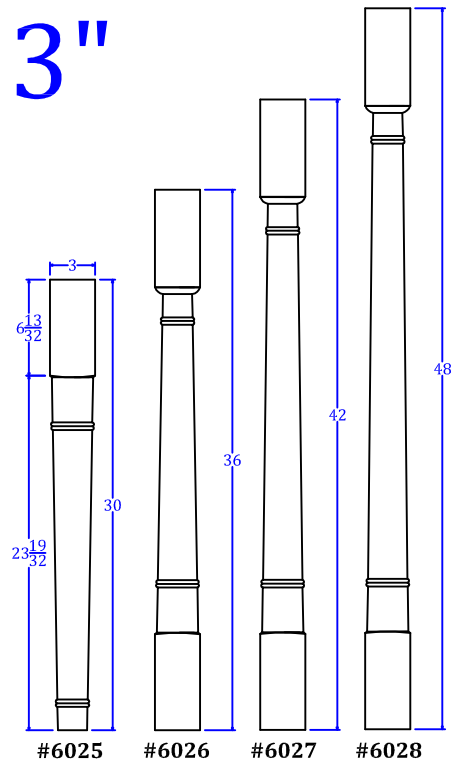

Contemporary 3"

4"

5"

TURNTECH LLC

Tel: 717-859-5944

customturnings.com