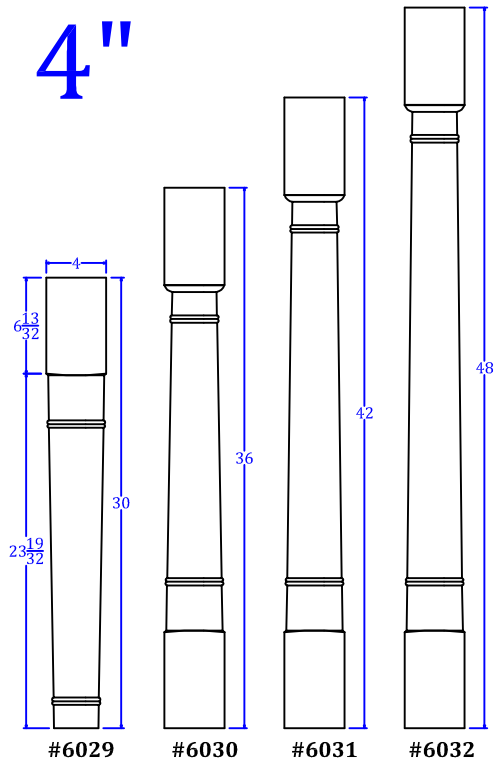

Contemporary 3"

4"

5"

TURNTECH LLC

Tel: 717-859-5944

customturnings.com