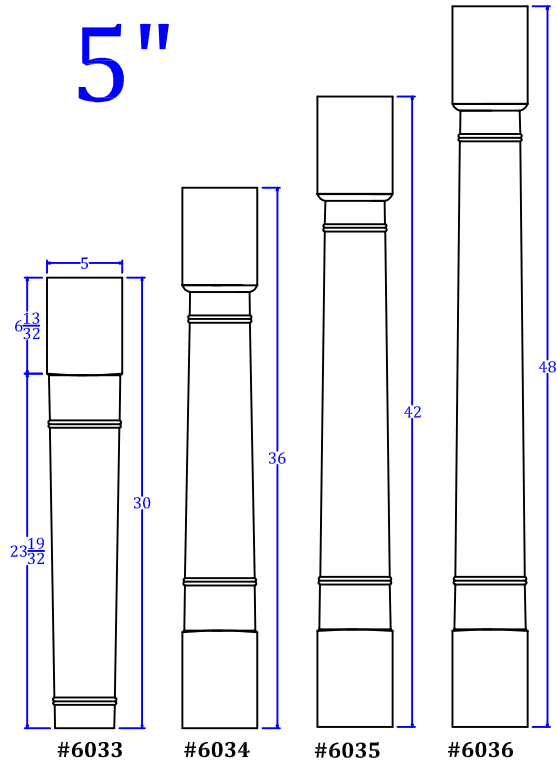

Contemporary 3"

4"

5"

TURNTECH LLC

Tel: 717-859-5944

customturnings.com