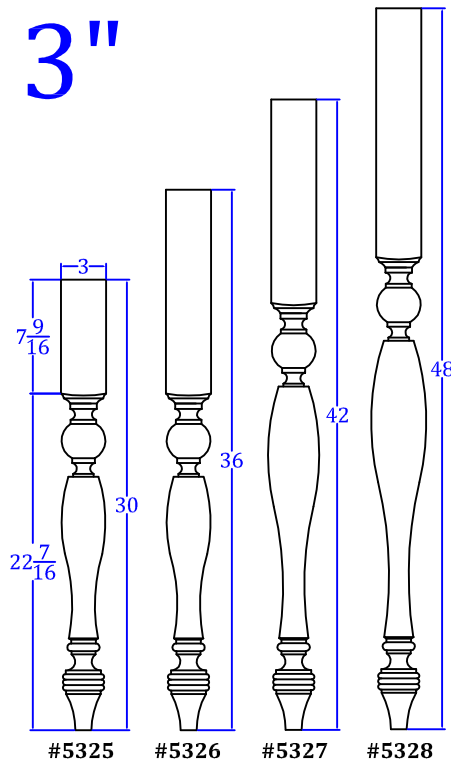

# Country French Plain

3"

4"

5"

**T**URNTECH LLC

Tel: 717-859-5944

customturnings.com