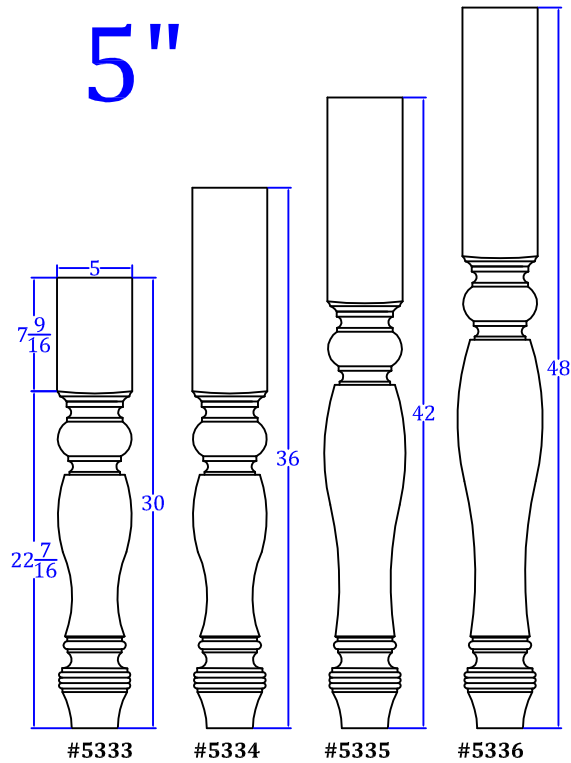

# Country French Plain

3"

4"

5"

**T**URNTECH LLC

Tel: 717-859-5944

customturnings.com