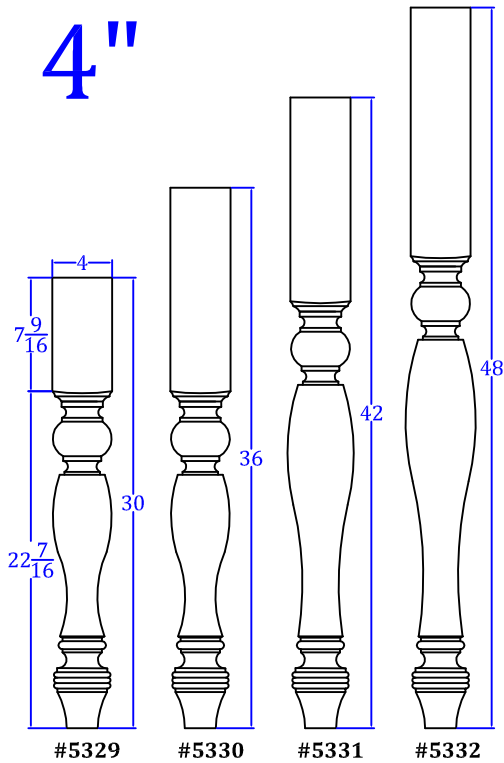

# Country French Plain

3"

4"

5"

**T**URNTECH LLC

Tel: 717-859-5944

customturnings.com