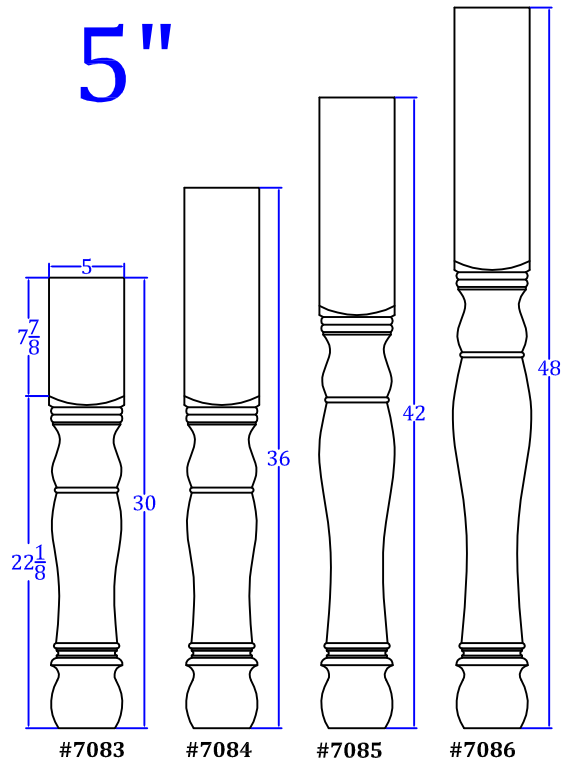

English Country

3"

4"

5"

TURNTECH LLC

Tel: 717-859-5944

customturnings.com