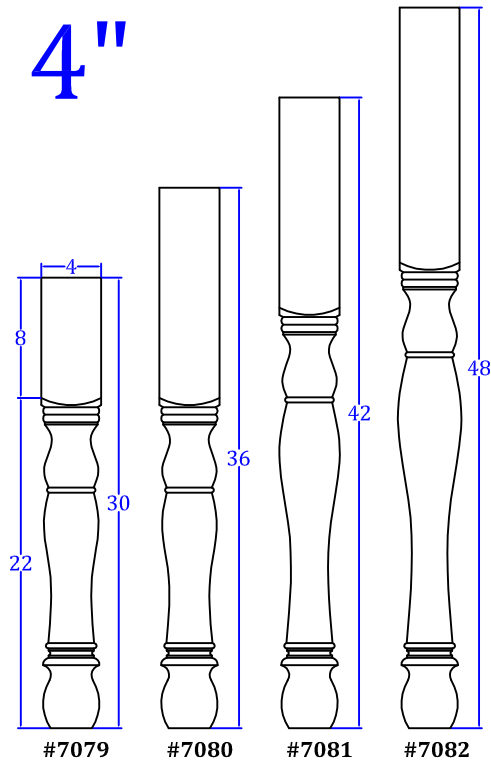

English Country

3"

4"

5"

TURNTECH LLC

Tel: 717-859-5944

customturnings.com