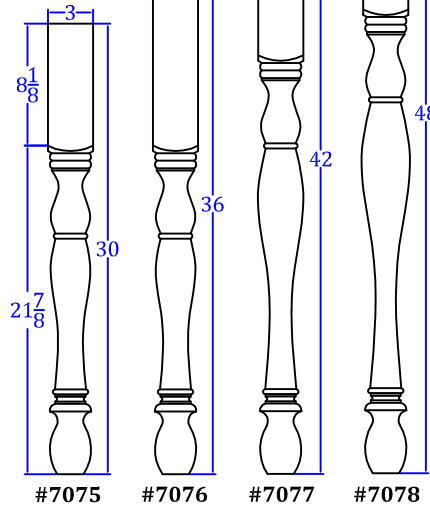

English Country

3"

4"

5"

TURNTECH LLC

Tel: 717-859-5944

customturnings.com