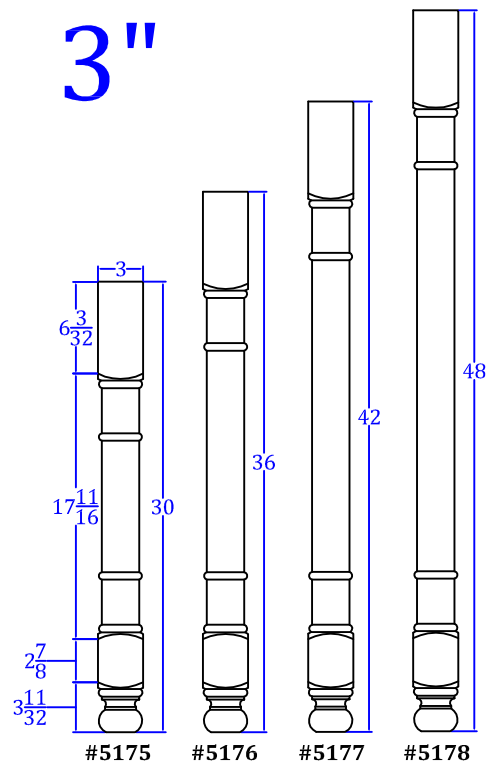

# Ephrata Classic

3"

4"

5"

**T**URNTECH LLC

Tel: 717-859-5944

customturnings.com