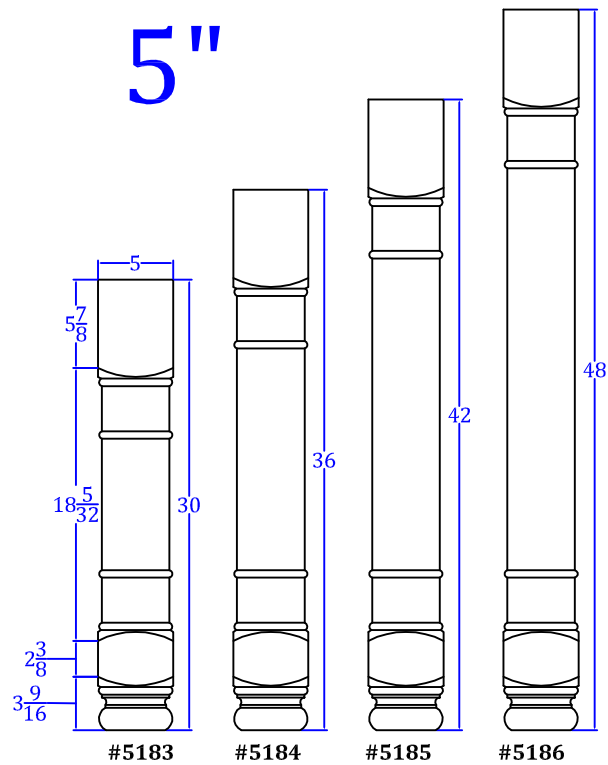

# Ephrata Classic

3"

4"

5"

**T**URNTECH LLC

Tel: 717-859-5944

customturnings.com