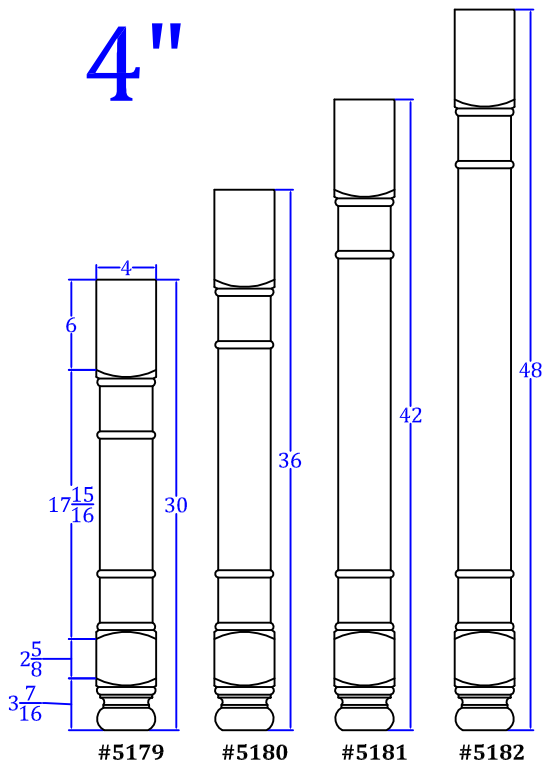

# Ephrata Classic

3"

4"

5"

**T**URNTECH LLC

Tel: 717-859-5944

customturnings.com