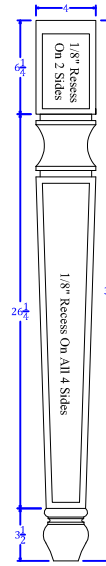

Georgetown 4" Square

#8275

TURNTECH LLC

Tel: 717-859-5944

customturnings.com