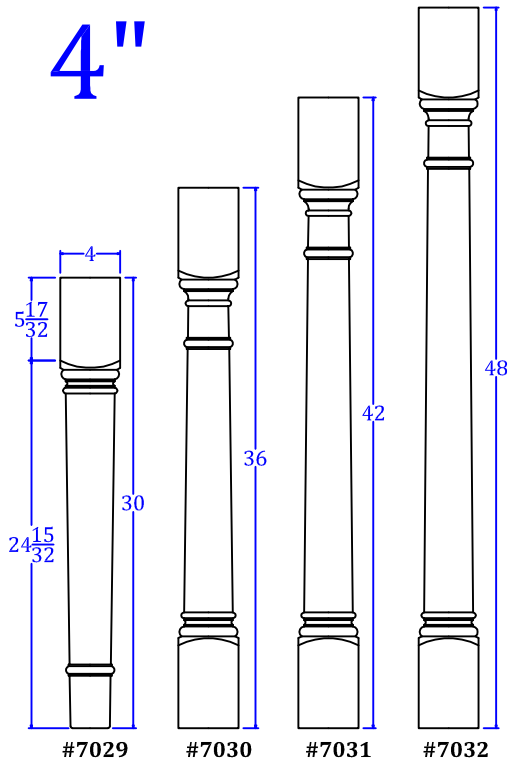

Lancaster

3"

4"

5"

TURNTECH LLC

Tel: 717-859-5944

customturnings.com