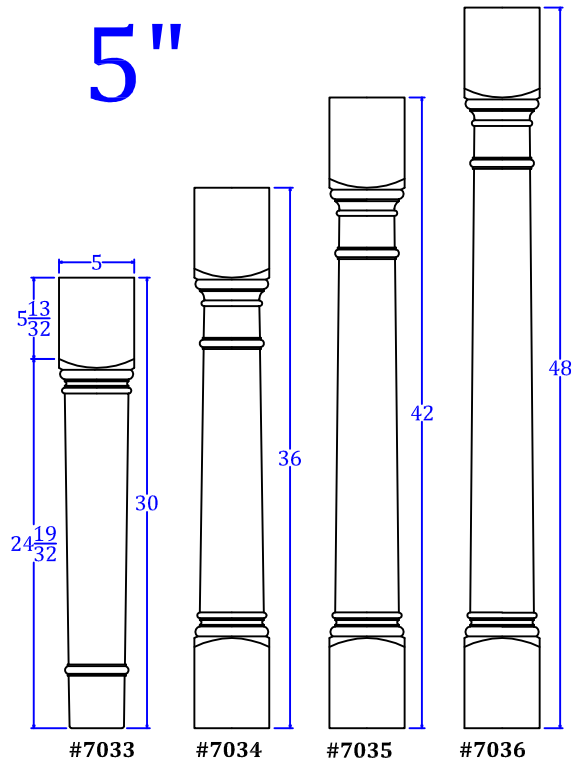

Lancaster

3"

4"

5"

TURNTECH LLC

Tel: 717-859-5944

customturnings.com