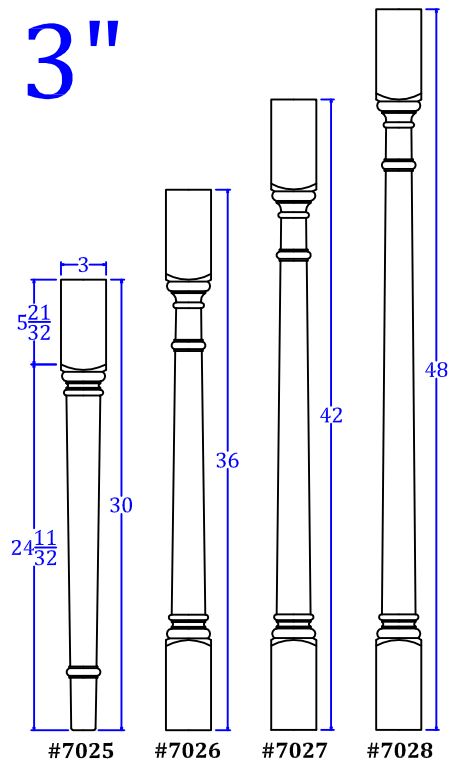

Lancaster

3"

4"

5"

TURNTECH LLC

Tel: 717-859-5944

customturnings.com