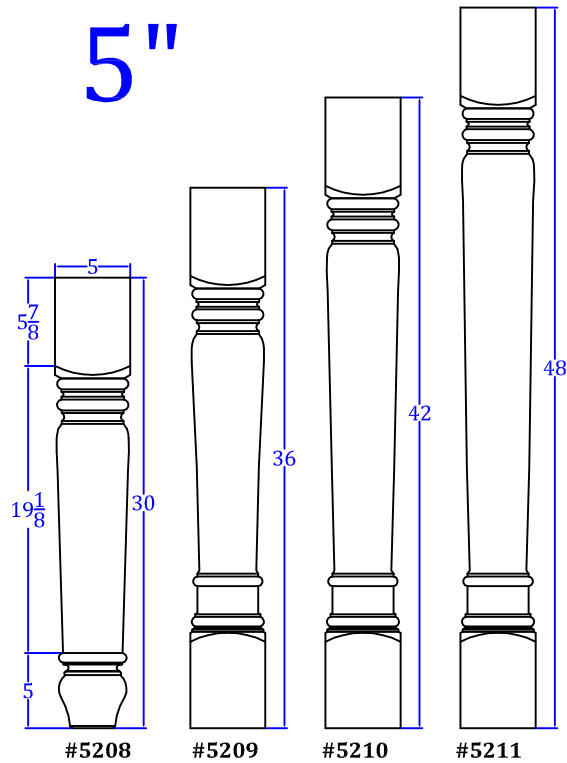

# Lititz Classic

3"

4"

5"

**T**URNTECH LLC

Tel: 717-859-5944

customturnings.com