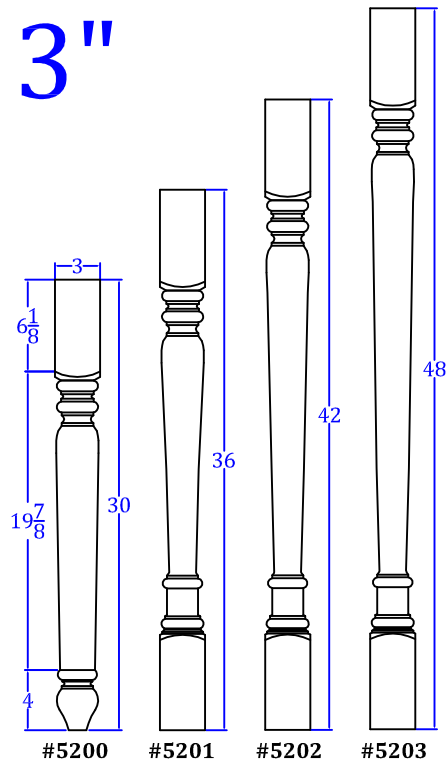

# Lititz Classic

3"

4"

5"

**T**URNTECH LLC

Tel: 717-859-5944

customturnings.com