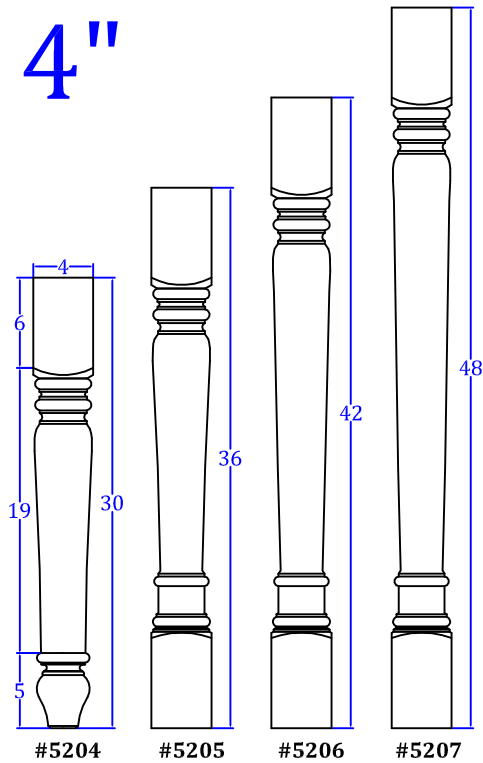

# Lititz Classic

3"

4"

5"

**T**URNTECH LLC

Tel: 717-859-5944

customturnings.com