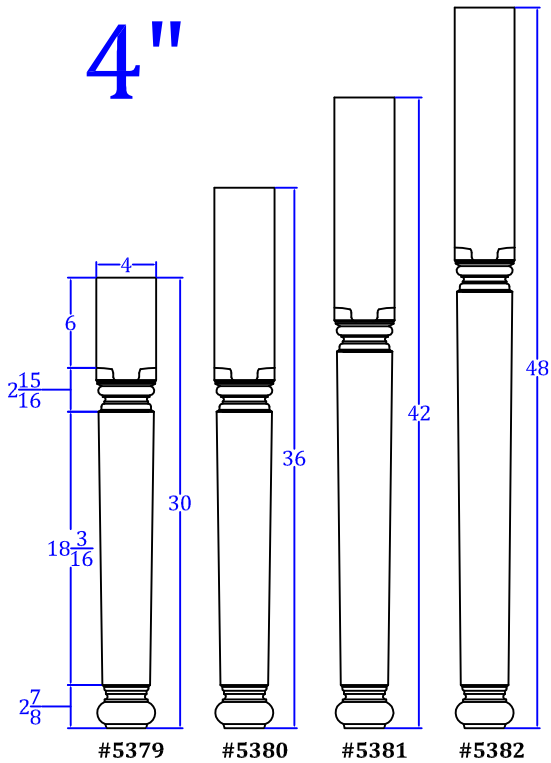

Old Country Plain

TURNTECH LLC

Tel: 717-859-5944

customturnings.com