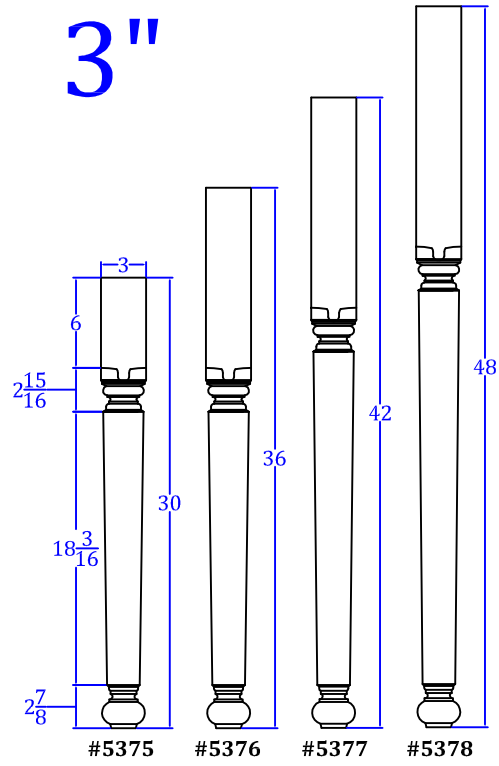

Old Country Plain

TURNTECH LLC

Tel: 717-859-5944

customturnings.com