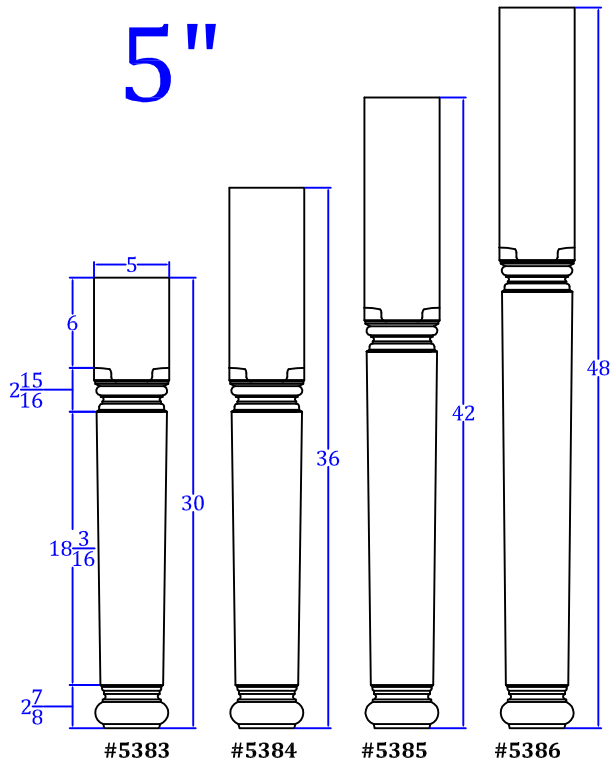

Old Country Plain

TURNTECH LLC

Tel: 717-859-5944

customturnings.com