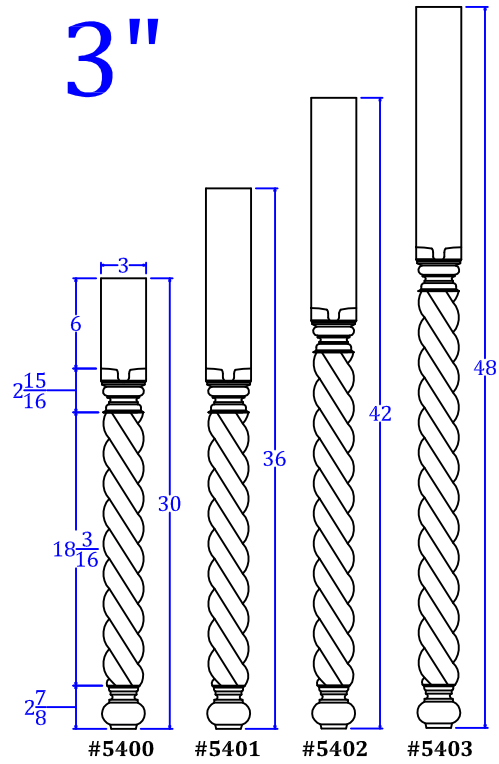

Old Country Roped

3"

4"

5"

TURNTECH LLC

Tel: 717-859-5944

customturnings.com