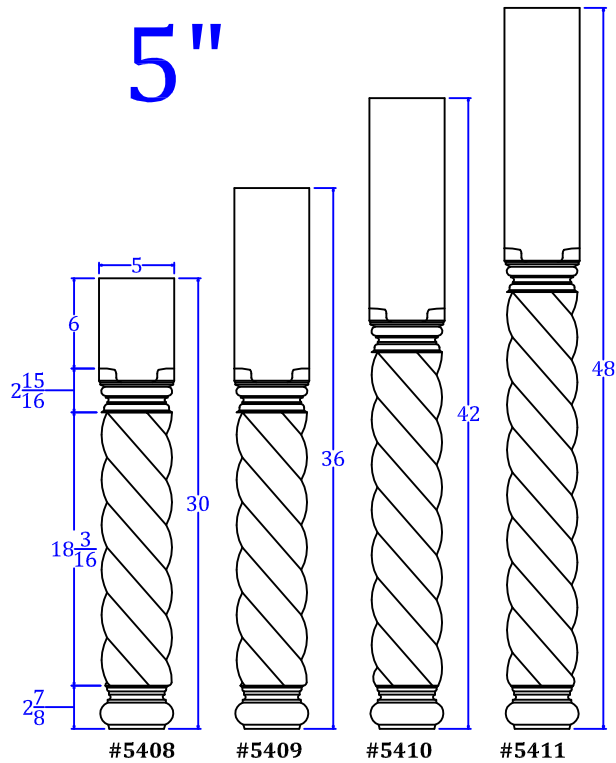

Old Country Roped

3"

4"

5"

TURNTECH LLC

Tel: 717-859-5944

customturnings.com