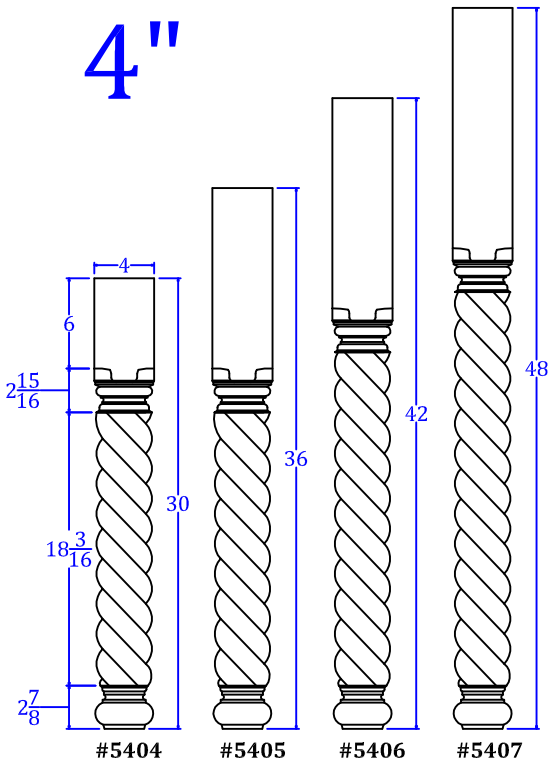

Old Country Roped

3"

4"

5"

TURNTECH LLC

Tel: 717-859-5944

customturnings.com