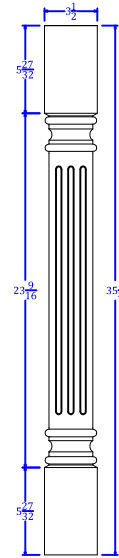

Reading Fluted Square

3 1/2"

#8175

TURNTECH LLC

Tel: 717-859-5944

customturnings.com