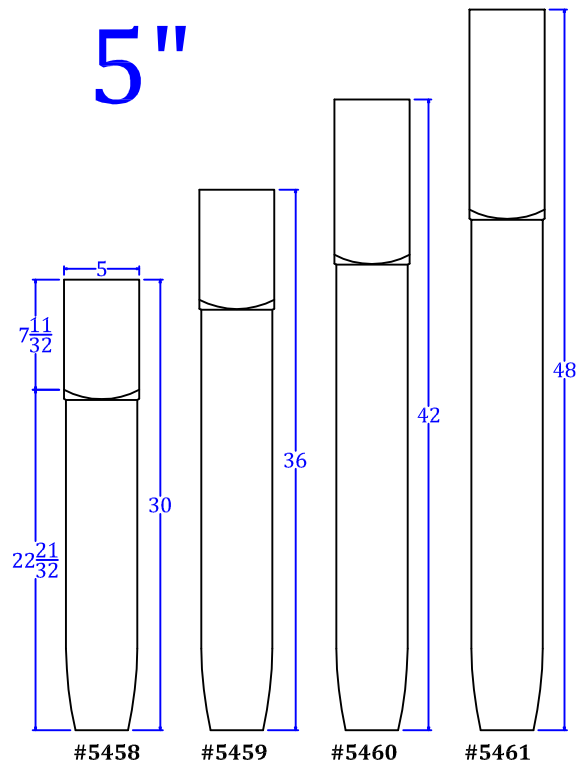

# Shaker Style

3"

4"

5"

**T**URNTECH LLC

Tel: 717-859-5944

customturnings.com