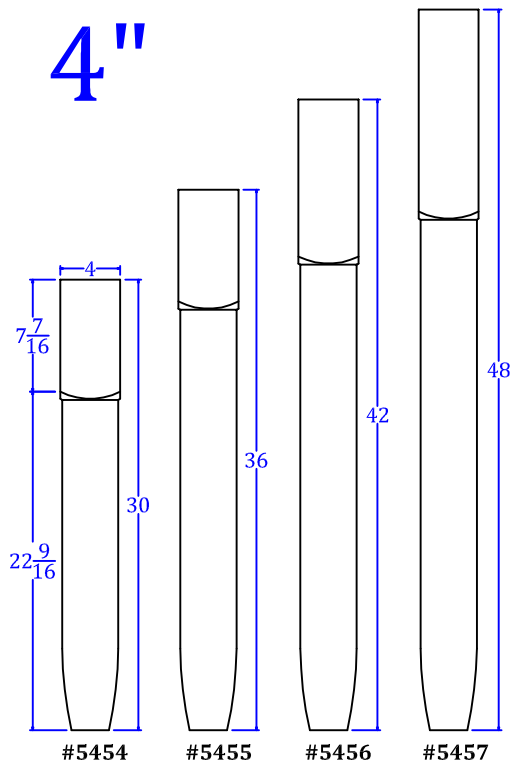

# Shaker Style

3"

4"

5"

**T**URNTECH LLC

Tel: 717-859-5944

customturnings.com