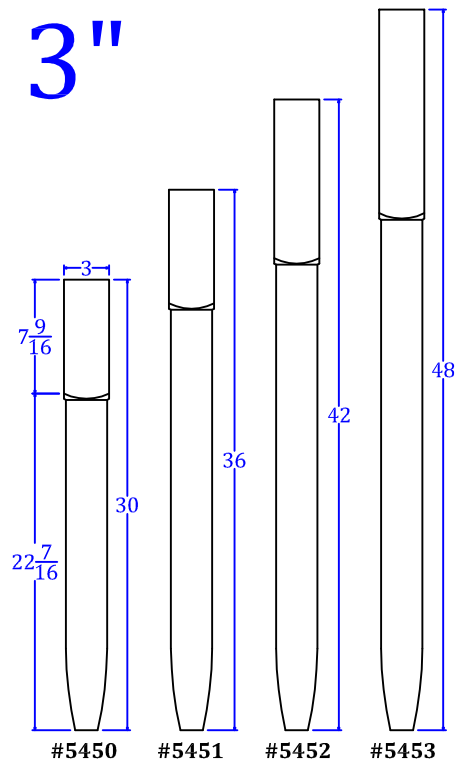

# Shaker Style

3"

4"

5"

**T**URNTECH LLC

Tel: 717-859-5944

customturnings.com