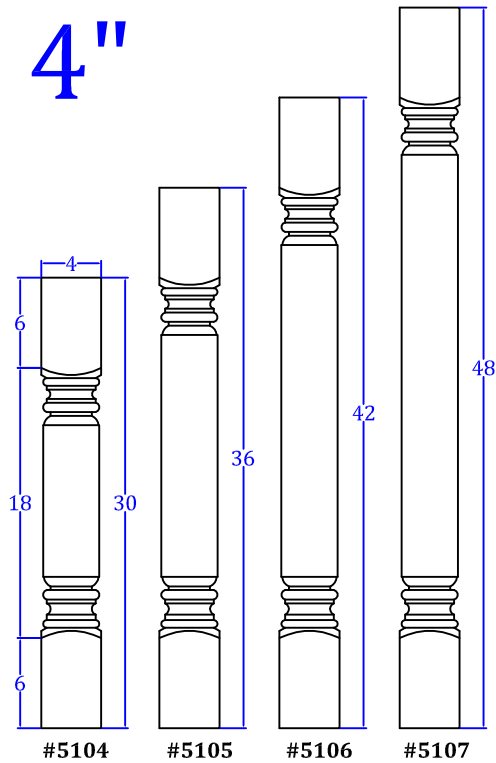

Simply Plain

3"

4"

5"

TURNTECH LLC

Tel: 717-859-5944

customturnings.com