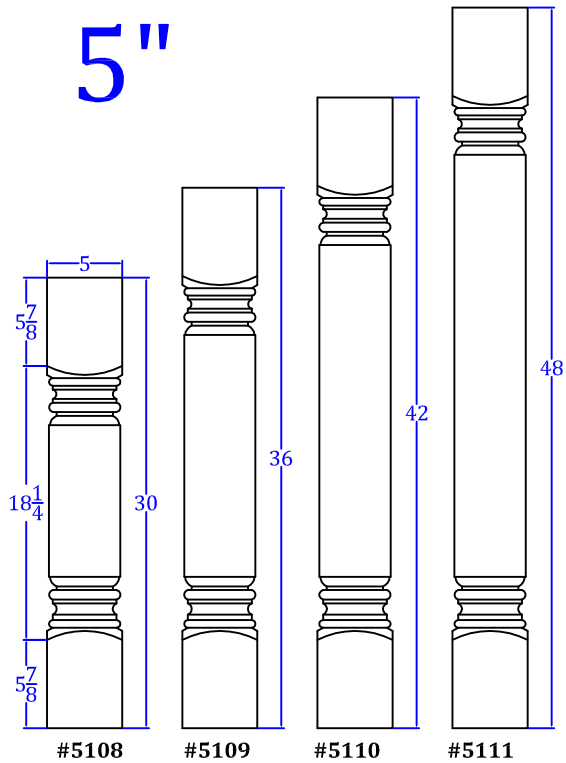

Simply Plain

3"

4"

5"

TURNTECH LLC

Tel: 717-859-5944

customturnings.com