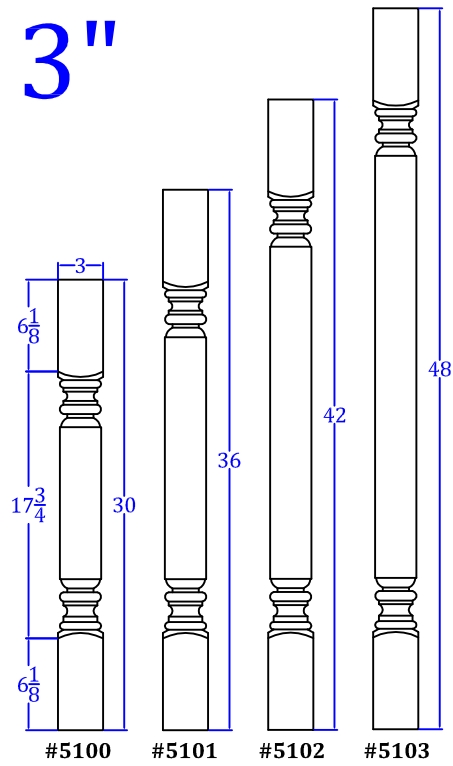

Simply Plain

3"

4"

5"

TURNTECH LLC

Tel: 717-859-5944

customturnings.com