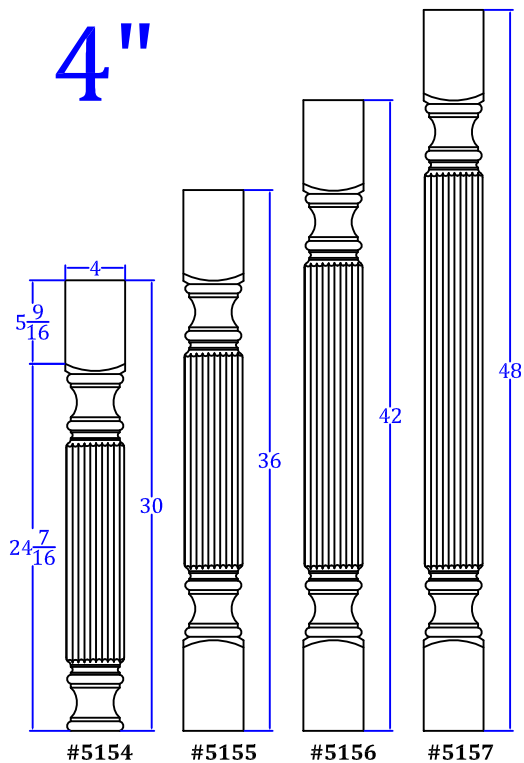

Simply Reeded

3"

4"

5"

TURNTECH LLC

Tel: 717-859-5944

customturnings.com