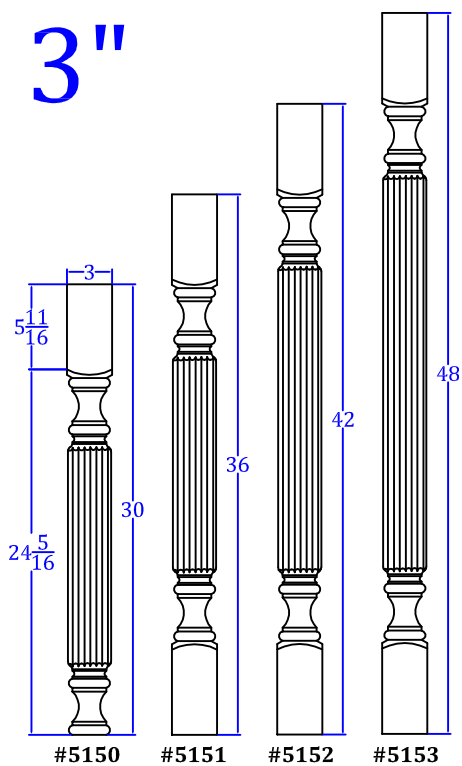

Simply Reeded

3"

4"

5"

TURNTECH LLC

Tel: 717-859-5944

customturnings.com