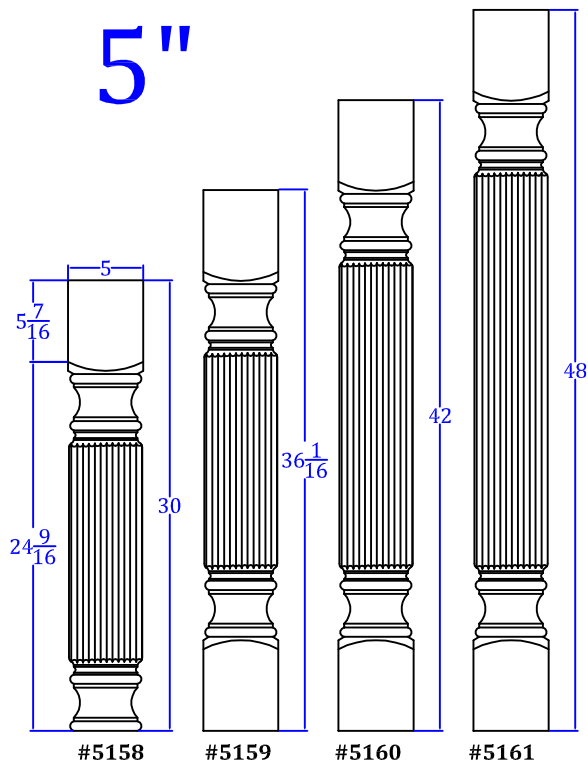

Simply Reeded

3"

4"

5"

TURNTECH LLC

Tel: 717-859-5944

customturnings.com