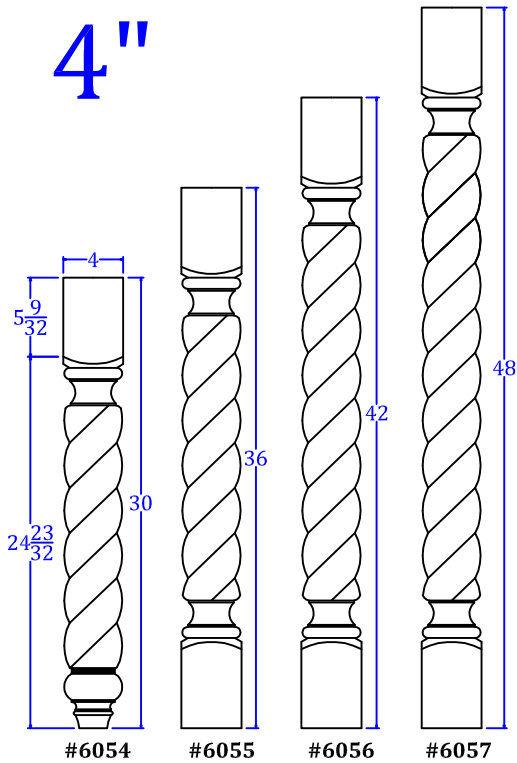

Simply Rope

3"

4"

5"

TURNTech LLC

Tel: 717-859-5944

customturnings.com