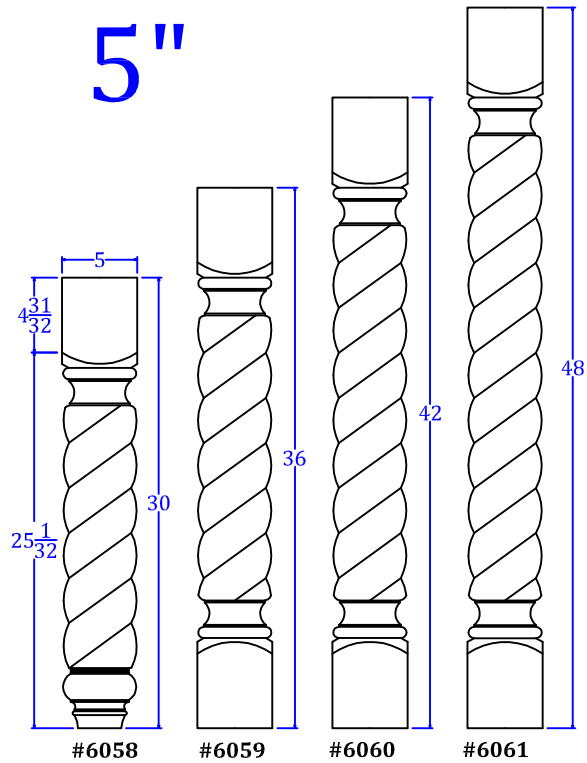

Simply Rope

3"

4"

5"

TURNTech LLC

Tel: 717-859-5944

customturnings.com