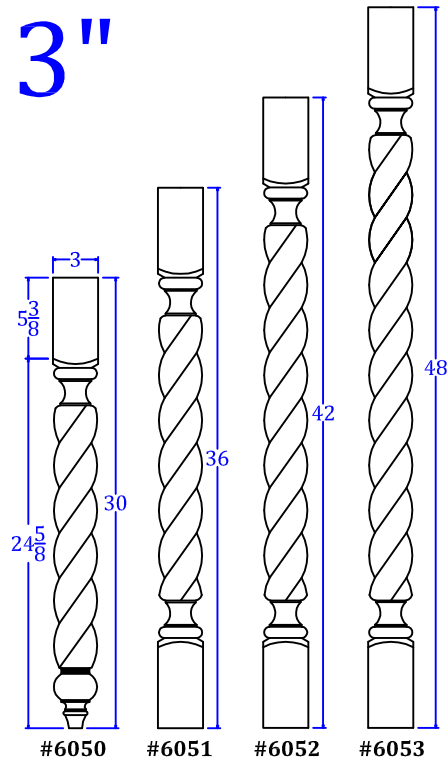

Simply Rope

3"

4"

5"

TURNTech LLC

Tel: 717-859-5944

customturnings.com