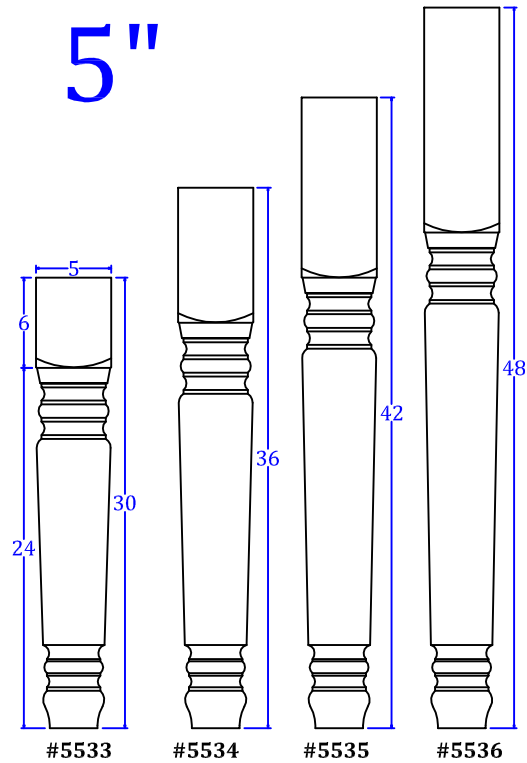

Stevens Classic

3"

4"

5"

TURNTECH LLC

Tel: 717-859-5944

customturnings.com