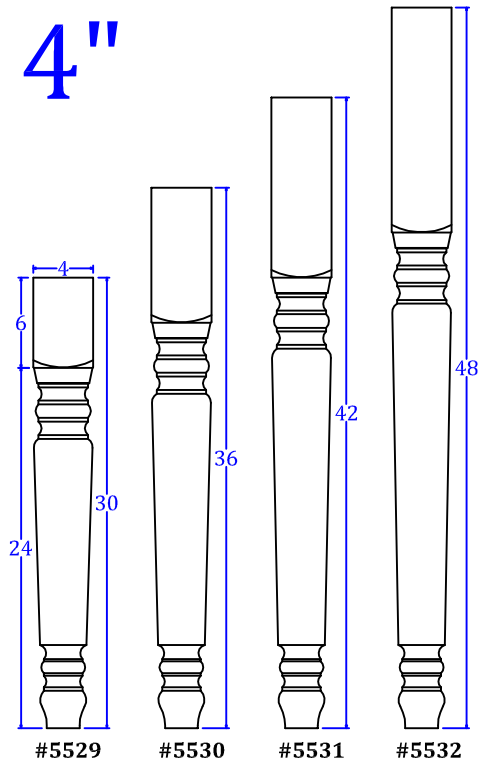

Stevens Classic

3"

4"

5"

TURNTECH LLC

Tel: 717-859-5944

customturnings.com