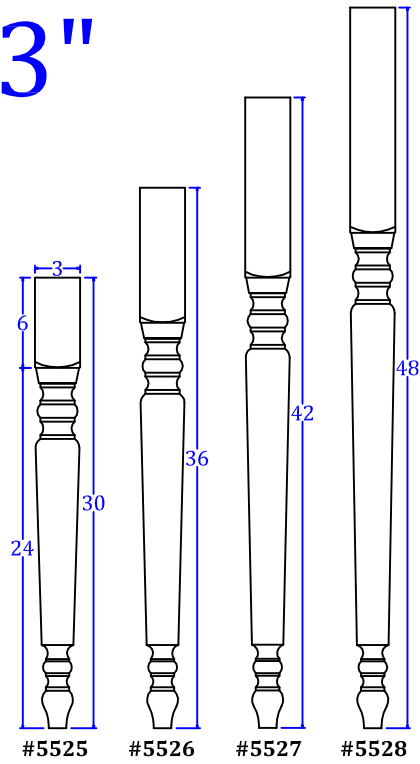

Stevens Classic

3"

4"

5"

TURNTECH LLC

Tel: 717-859-5944

customturnings.com