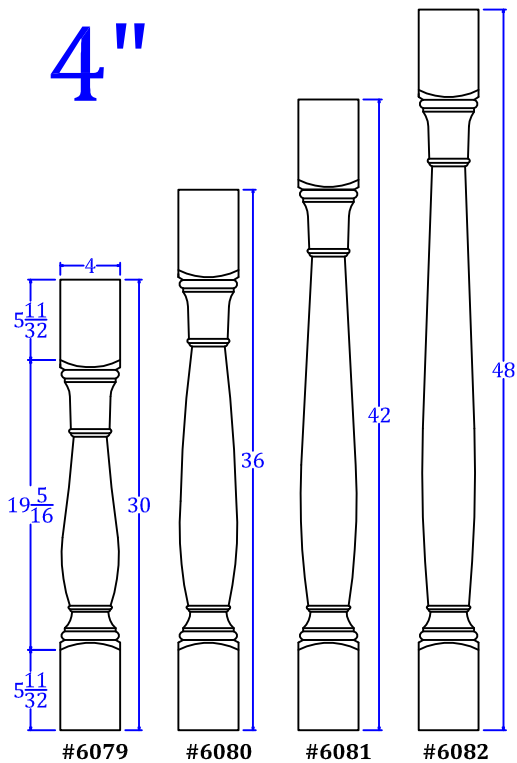

Traditional Vase

3"

4"

5"

TURNTECH LLC

Tel: 717-859-5944

customturnings.com