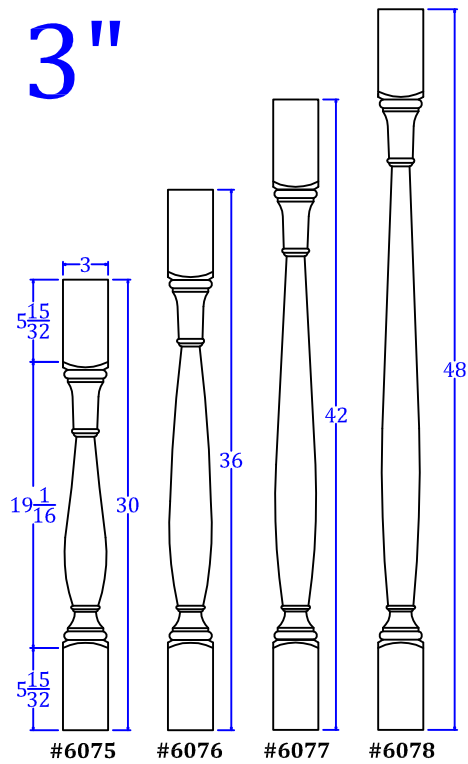

Traditional Vase

3"

4"

5"

TURNTECH LLC

Tel: 717-859-5944

customturnings.com