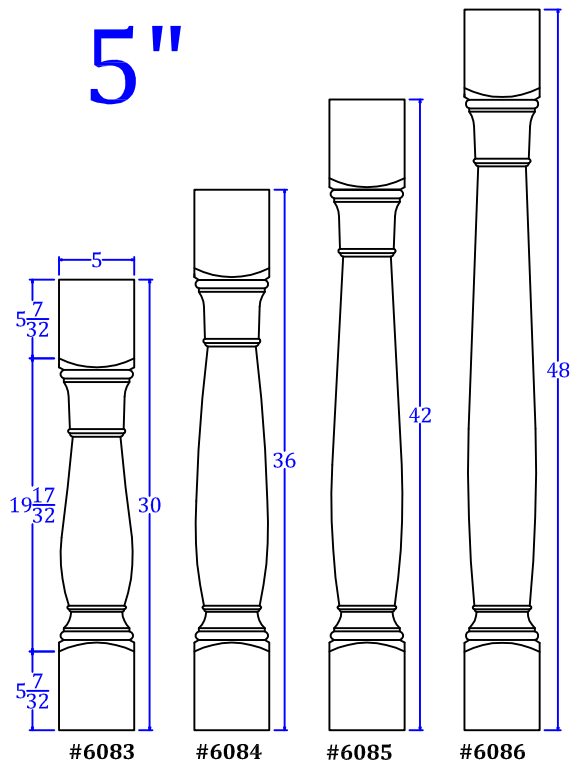

Traditional Vase

3"

4"

5"

TURNTECH LLC

Tel: 717-859-5944

customturnings.com