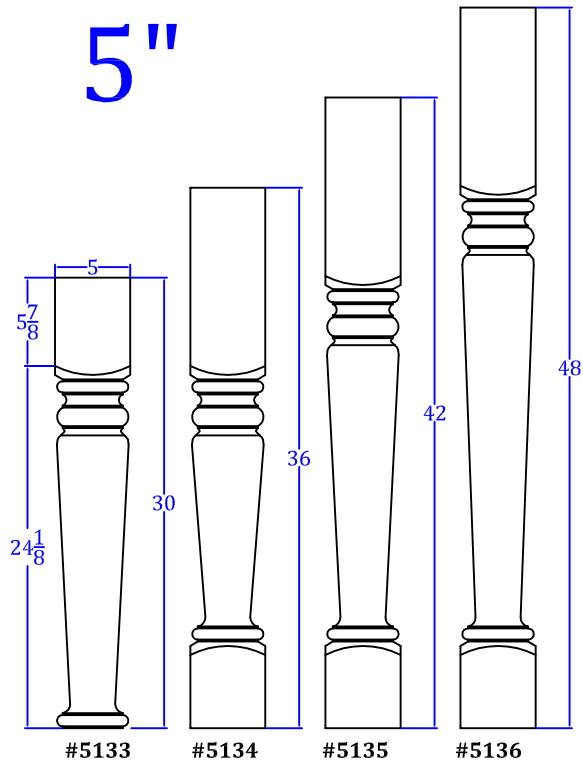

Weaverland Classic

3"

4"

5"

TURNTECH LLC

Tel: 717-859-5944

customturnings.com