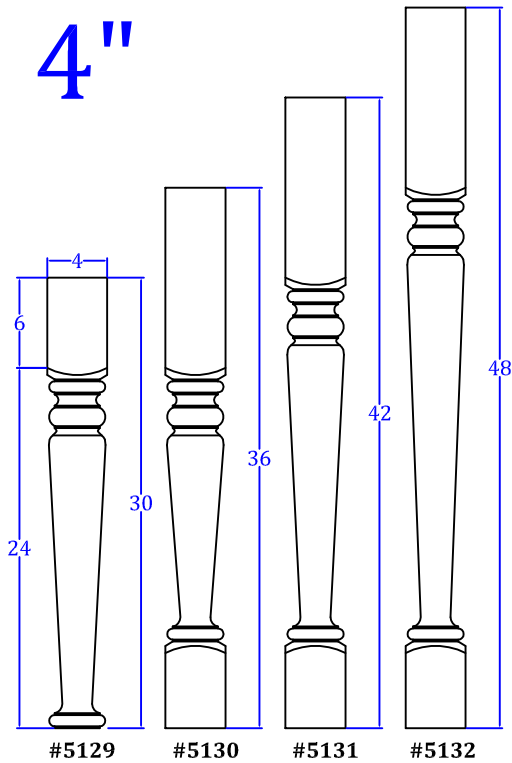

Weaverland Classic

3"

4"

5"

TURNTECH LLC

Tel: 717-859-5944

customturnings.com