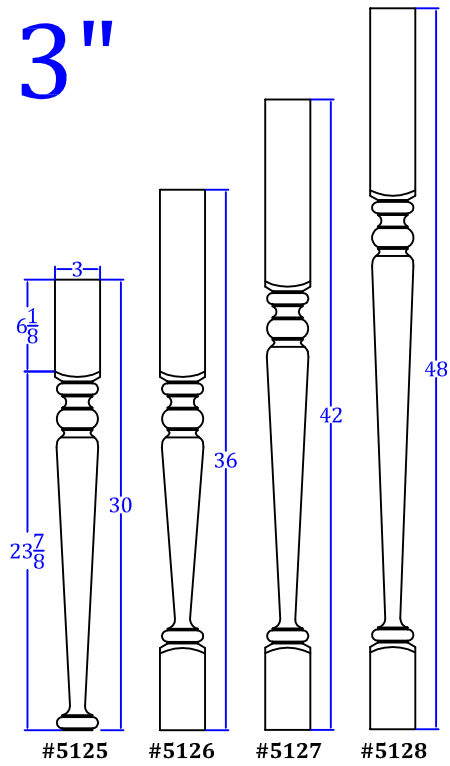

Weaverland Classic

3"

4"

5"

TURNTECH LLC

Tel: 717-859-5944

customturnings.com