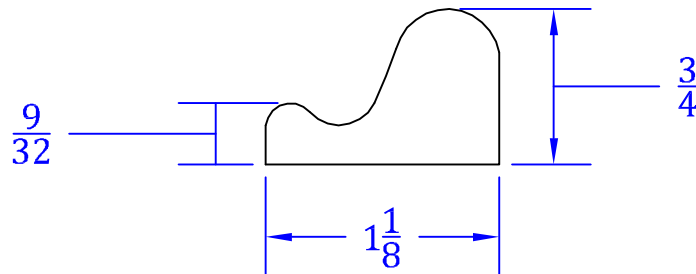

x2 Scale

Full Scale

TURNTECH llc.

114 Cocalico Creek Rd.
Ephrata, PA 17522

Phone: 800-792-0695
Fax: 717-859-5966

www.customturnings.com

Base Shoe Moulding / #BS-3019

Stock Size: $\frac{7}{8}$ " x $1\frac{1}{4}$ "

Quantity:

Species:

WO #:

Notes: a standard base shoe
mldg profile for Turntech