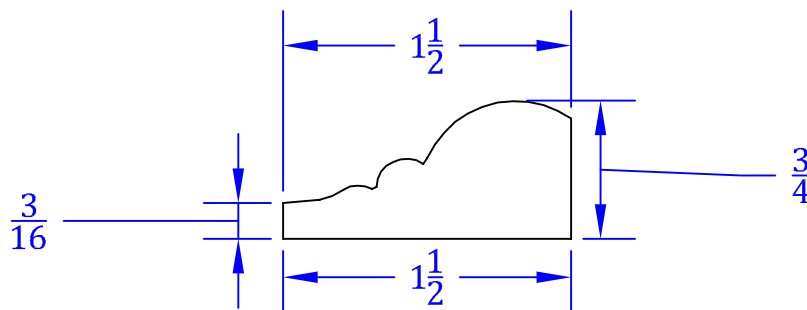

scale x2

full scale

TURNTECH llc.

114 Cocalico Creek Rd.
Ephrata, PA 17522

Phone: 800-792-0695
Fax: 717-859-5966

www.customturnings.com

Base Shoe Mldg. #BS-3021

Stock Size: $\frac{7}{8}$ " x $1\frac{5}{8}$ "

Quantity:

Species:

WO #:

Note: standard TT mldg