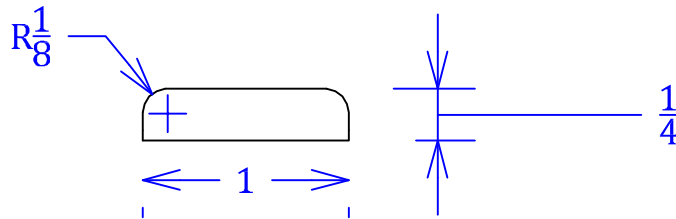

scale 2x

full scale

TURNTech llc.

114 Cocalico Creek Rd.
Ephrata, PA 17522

Phone: 800-792-0695
Fax: 717-859-5966

www.customturnings.com

Panel Moulding / #PM-6001

Stock Size: $\frac{3}{8}$ " x $1\frac{1}{4}$ "

Quantity:

Species:

WO #:

Notes: a standard panel
mldg profile for Turntech