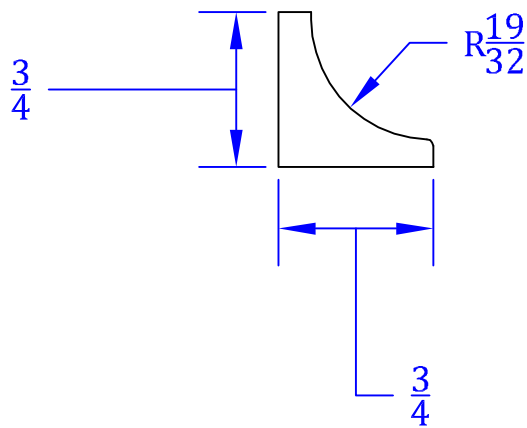

scale x2

TURNTECH llc.

114 Cocalico Creek Rd.
Ephrata, PA 17522

Phone: 800-792-0695
Fax: 717-859-5966

www.customturnings.com

Panel / Cove Mldg / PM #6003

Stock Size: $\frac{7}{8}$ " x $\frac{7}{8}$ "

Quantity: