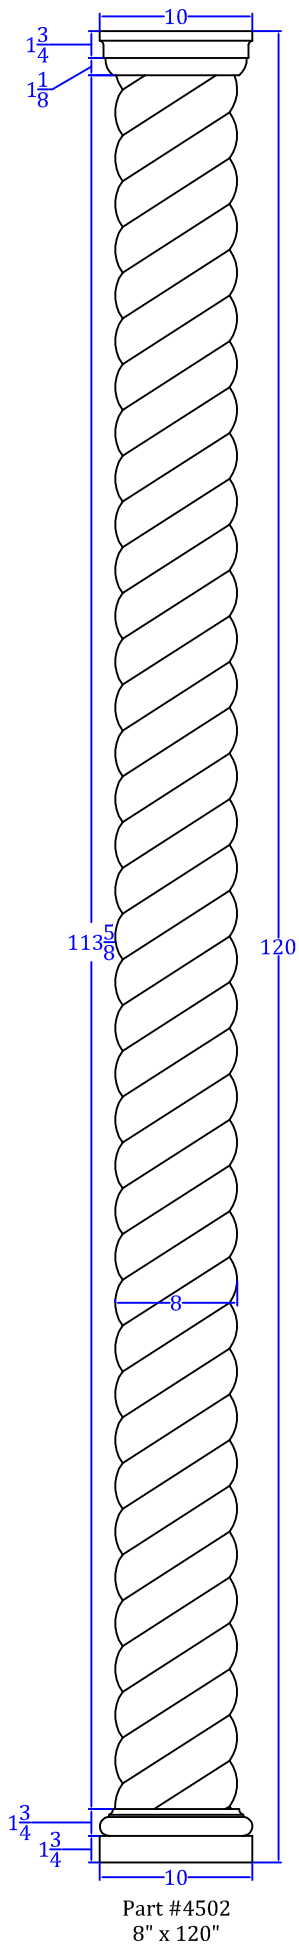

Roped Columns

TURNTech LLC

Tel: 717-859-5944

customturnings.com