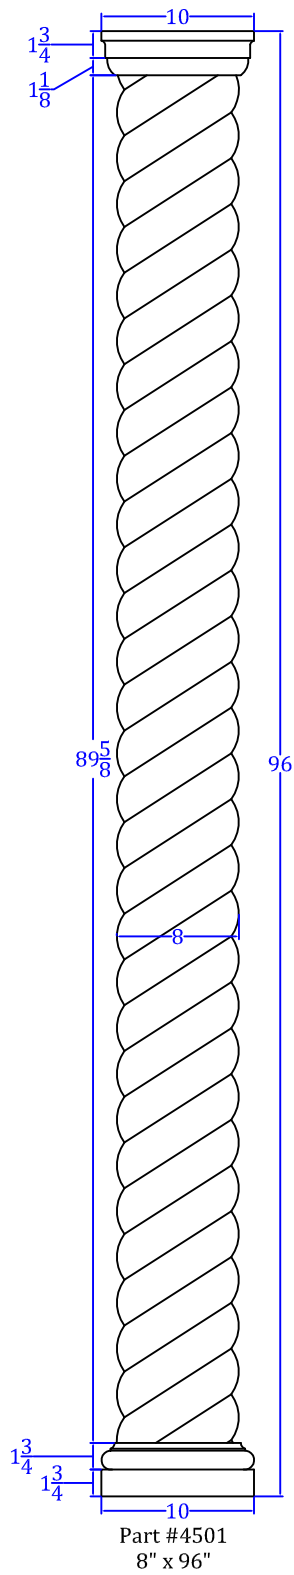

Roped Columns

TURNTech LLC

Tel: 717-859-5944

customturnings.com