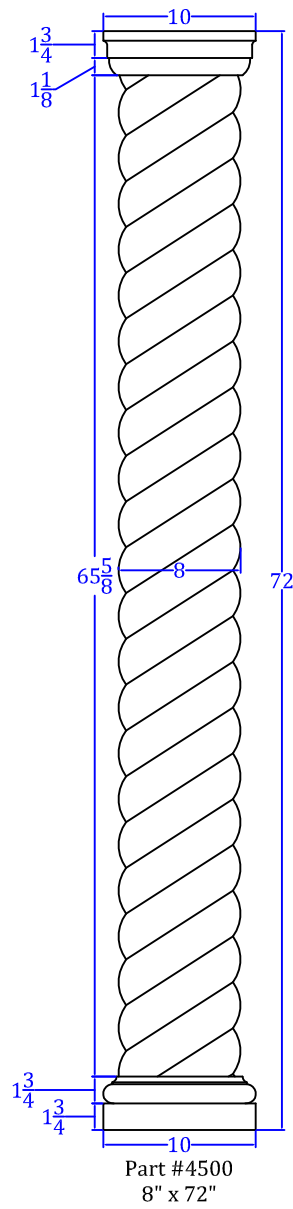

Roped Columns

TURNTech LLC

Tel: 717-859-5944

customturnings.com