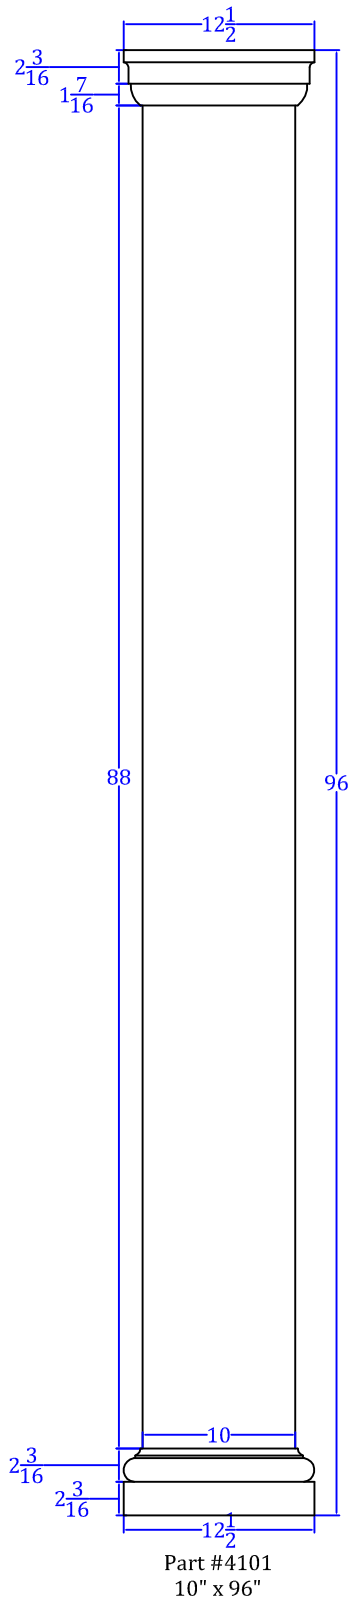

Smooth Columns

TURNTech LLC

Tel: 717-859-5944

customturnings.com