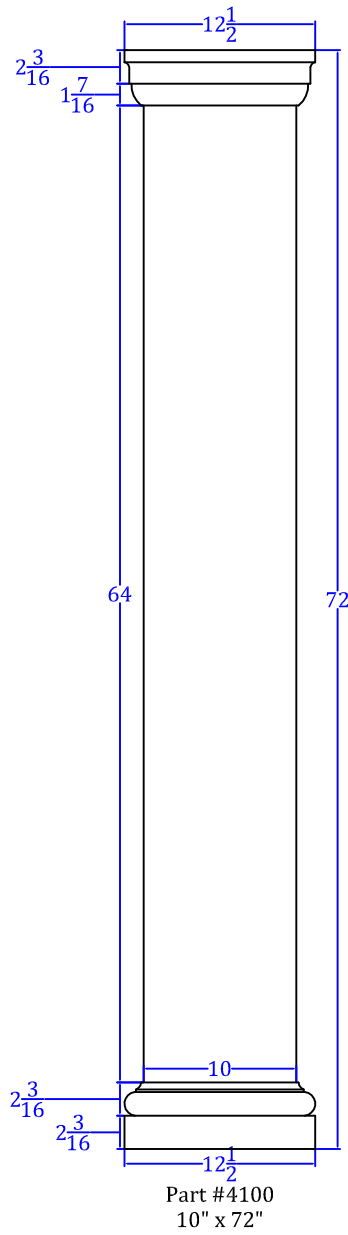

Smooth Columns

TURNTech LLC

Tel: 717-859-5944

customturnings.com