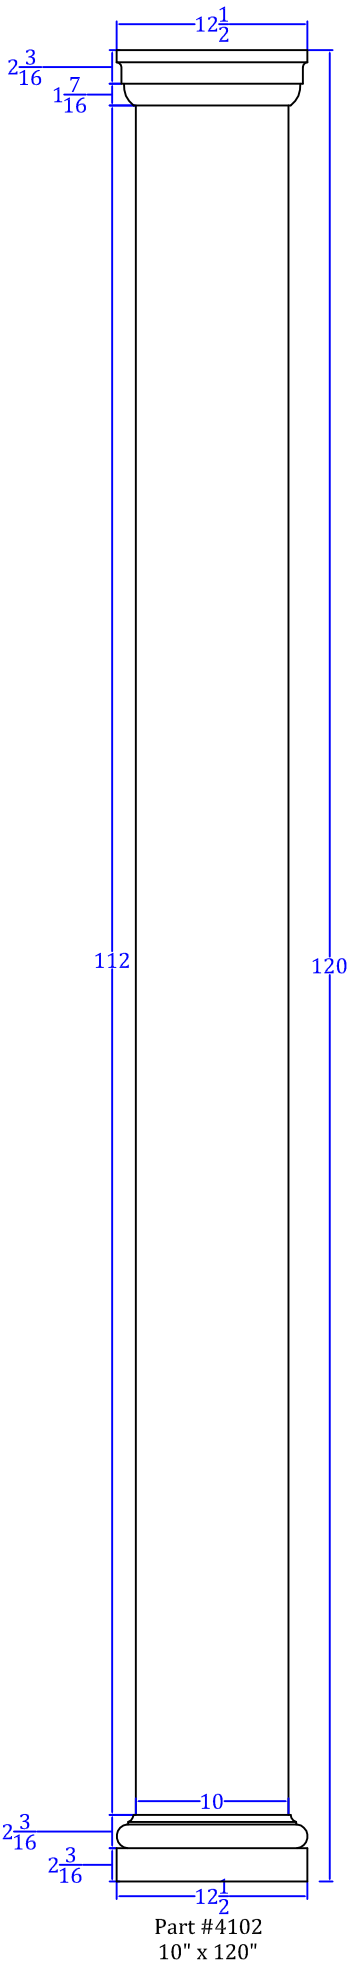

Smooth Columns

TURNTech LLC

Tel: 717-859-5944

customturnings.com