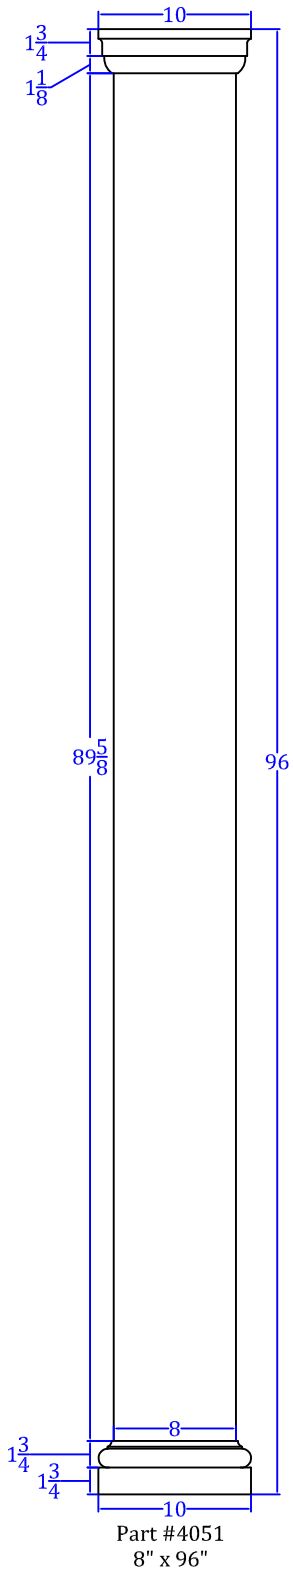

Smooth Columns

TURNTech LLC

Tel: 717-859-5944

customturnings.com