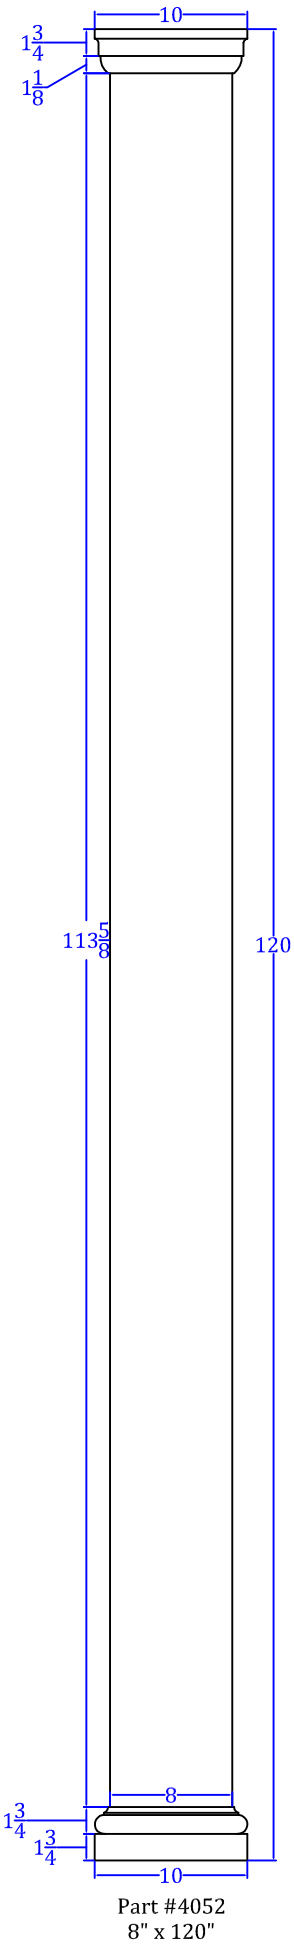

Smooth Columns

TURNTech LLC

Tel: 717-859-5944

customturnings.com