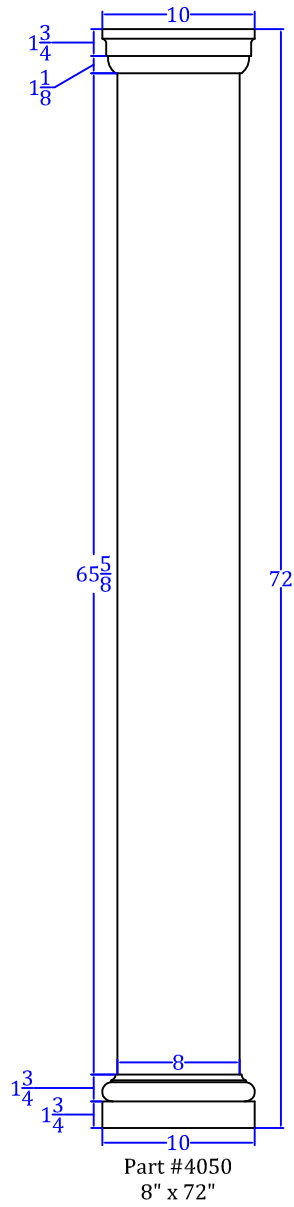

Smooth Columns

TURNTech LLC

Tel: 717-859-5944

customturnings.com