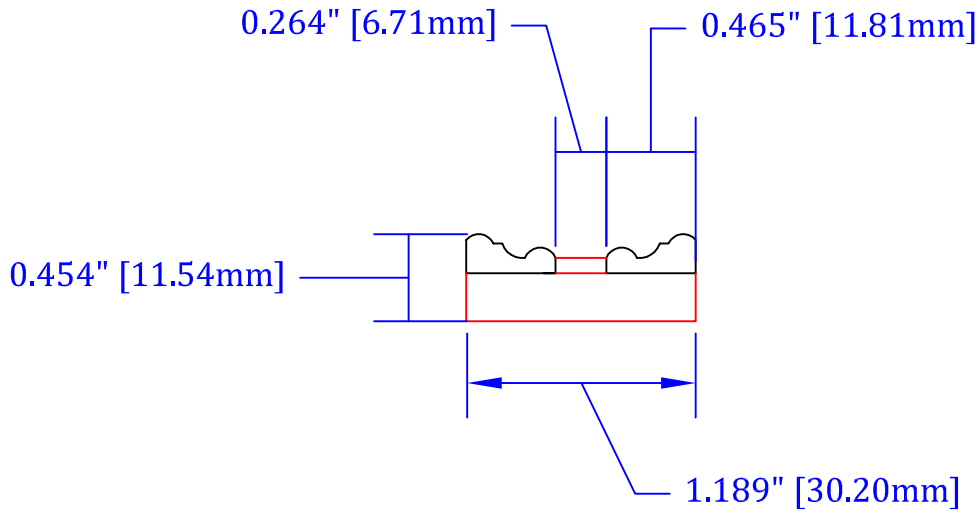

Top view:

TURNTECH INC.

114 Cocalico Creek Rd.
Ephrata, PA 17522

Phone: 800-792-0695
Fax: 717-859-5966

www.customturnings.com

Embossed Mldg. #EM-8004

Stock Size: $\frac{3}{16}$ " x $1 \frac{5}{16}$ "

Quantity:

Species:

WO #:

Notes: made as doubles