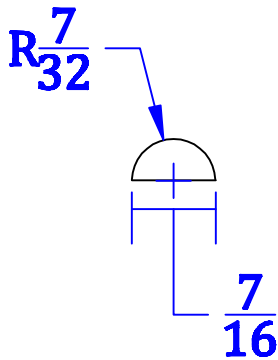

4X scale

Full scale

TURNTECH Inc.

114 Cocalico Creek Rd.
Ephrata, PA 17522

Phone: 800-792-0695
Fax: 717-859-5966

www.customturnings.com

Embossed Mldg. / Part #EM-8005

Stock Size: $\frac{5}{8}$ " x $2\frac{1}{2}$ "

Quantity:

Species:

WO #:

Note: use cutter that makes
5 at one time