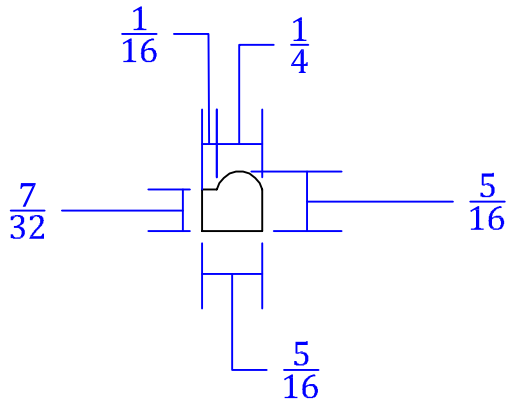

4x

TURNTECH llc.

114 Cocalico Creek Rd.
Ephrata, PA 17522

Phone: 800-792-0695
Fax: 717-859-5966

www.customturnings.com

Cabinet Door Mldg / #OM-9057

Stock Size: $\frac{7}{16}$ " x $\frac{7}{16}$ "

Quantity:

Species:

WO #:

Note: American Door's
profile