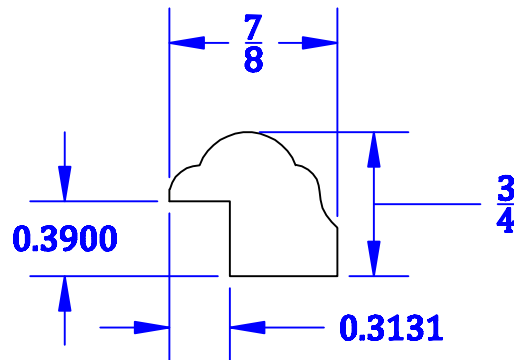

Scale 2x

TURNTech Inc.

114 Cocalico Creek Rd.
Ephrata, PA 17522

Phone: 800-792-0695
Fax: 717-859-5966

www.customturnings.com

Bahama Cabinet Door / #OM-9068

Stock Size: $\frac{7}{8}$ " x 1"

Quantity: